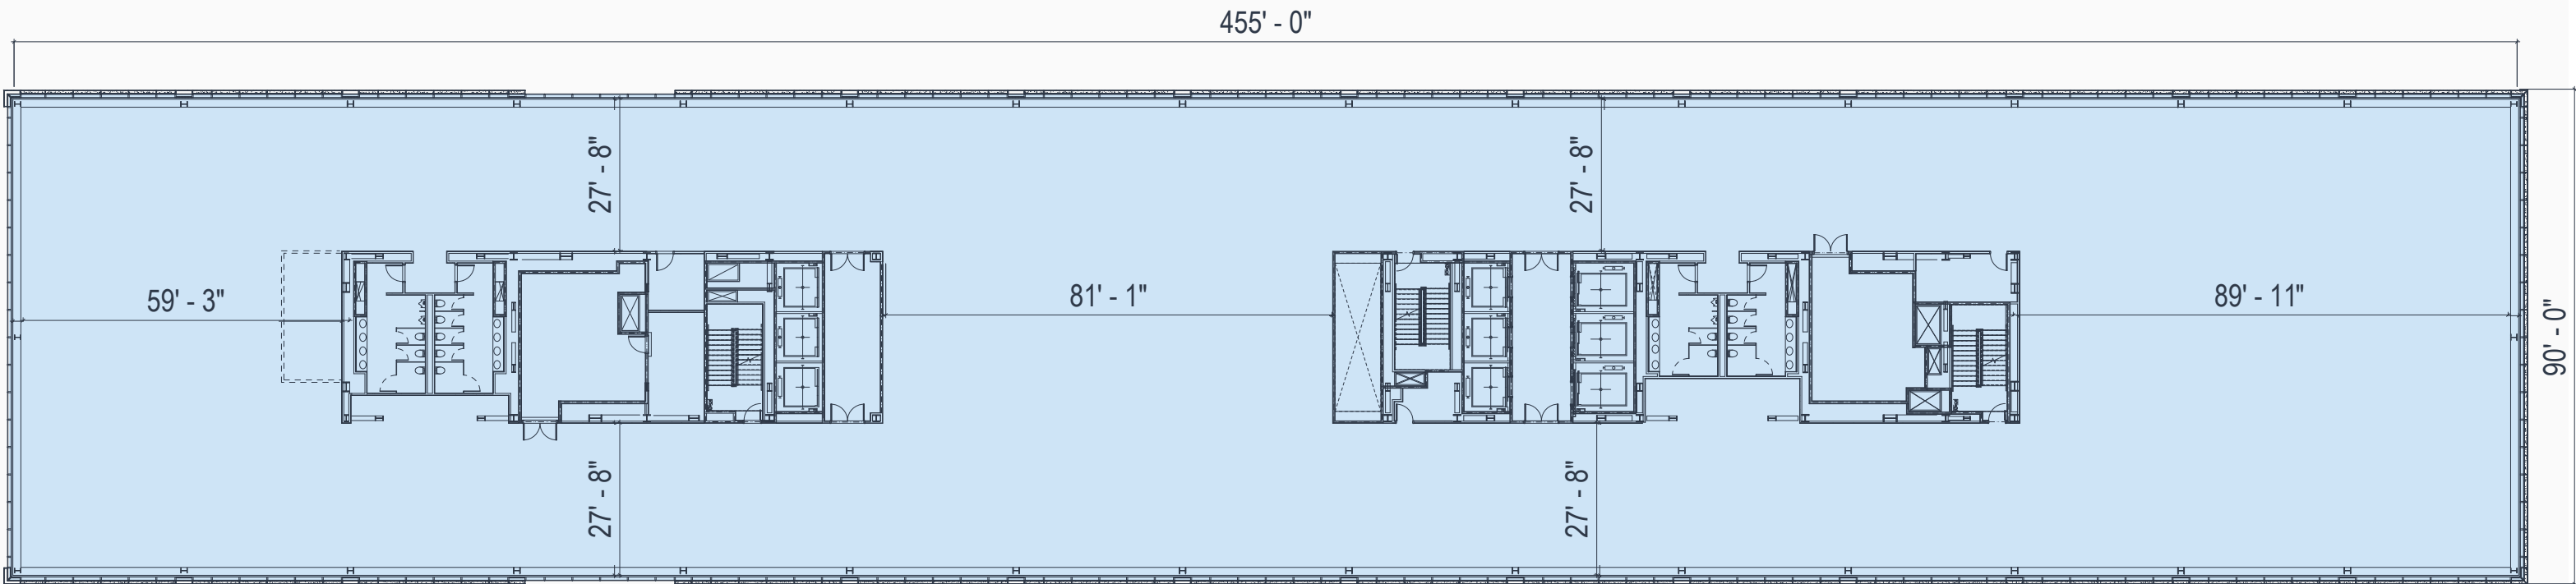

DOCK

72 BROOKLYN NAVY YARD

Leased Area
Available

Fl. 9

53,054 RSF

bxp Boston Properties

Rudin Development

DOCK72.COM