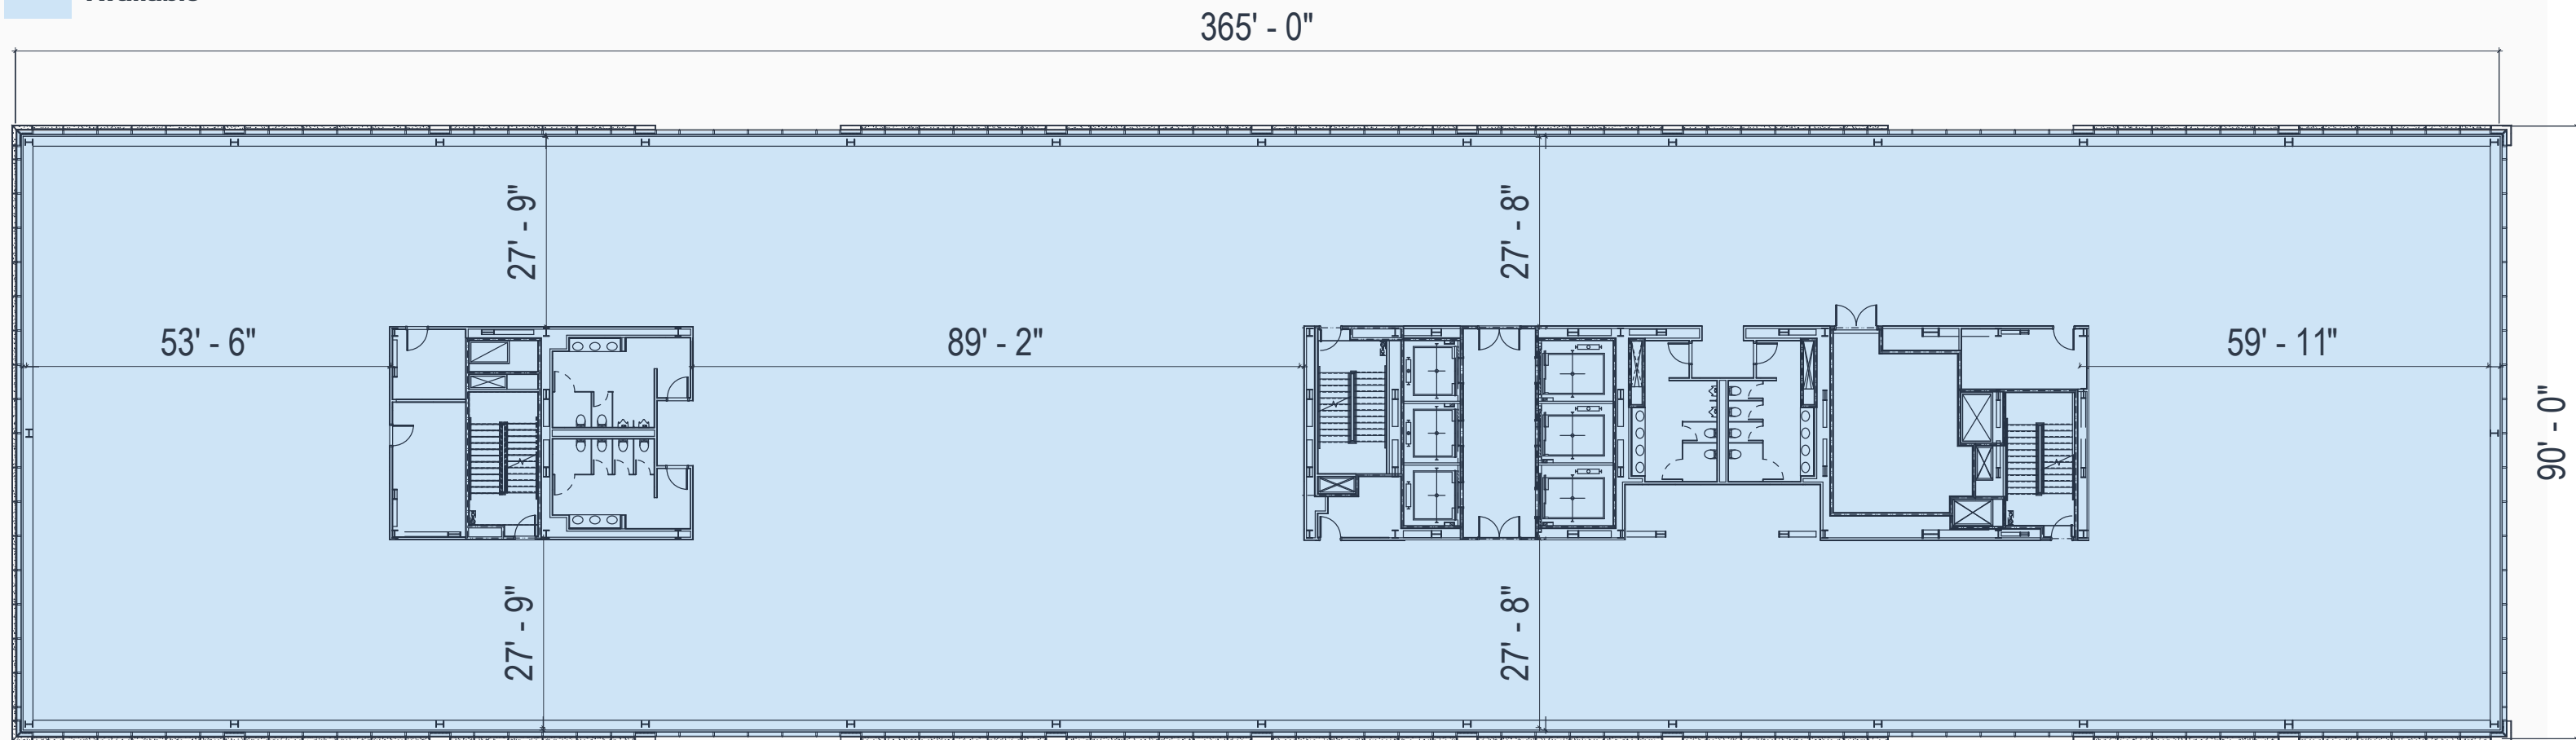

DOCK

72 **BROOKLYN**
NAVY **YARD**

Leased Area
Available

Fl. 14

42,822 RSF

bxp Boston Properties

Rudin Development

DOCK72.COM