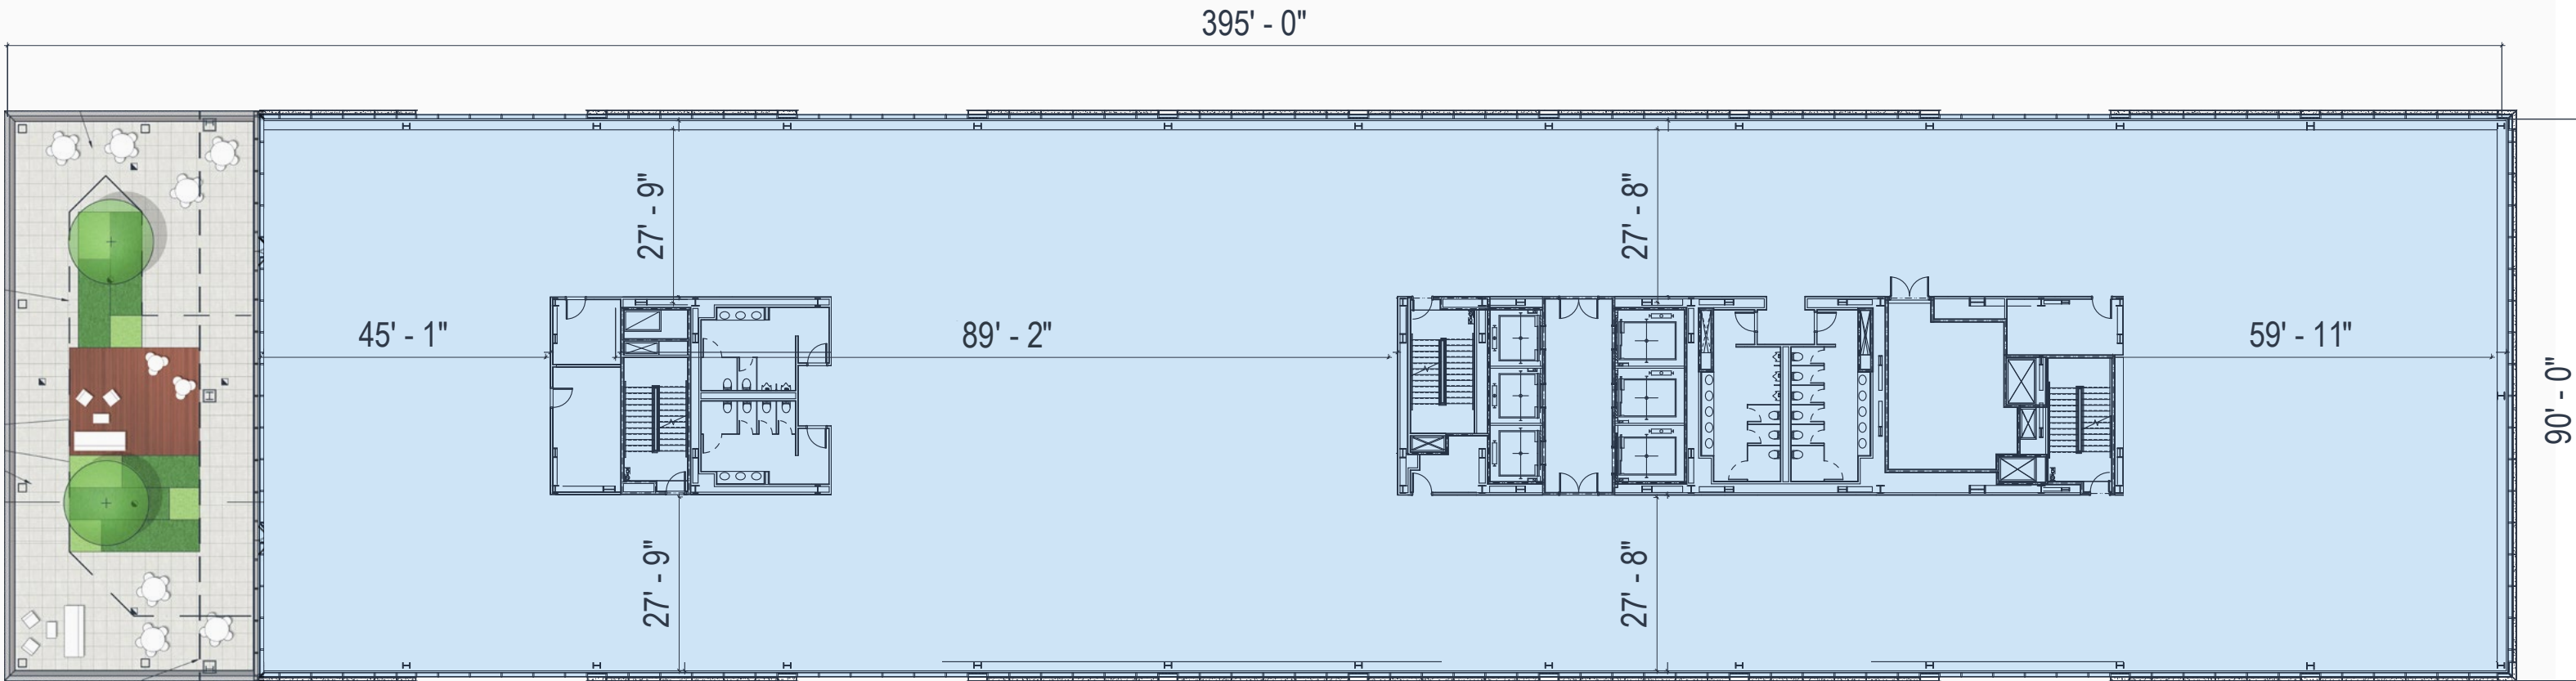

DOCK

72 **BROOKLYN**
NAVY **YARD**

Leased Area
Available

3,544 SF

Fl. 13

41,666 RSF

bxp Boston Properties

Rudin Development