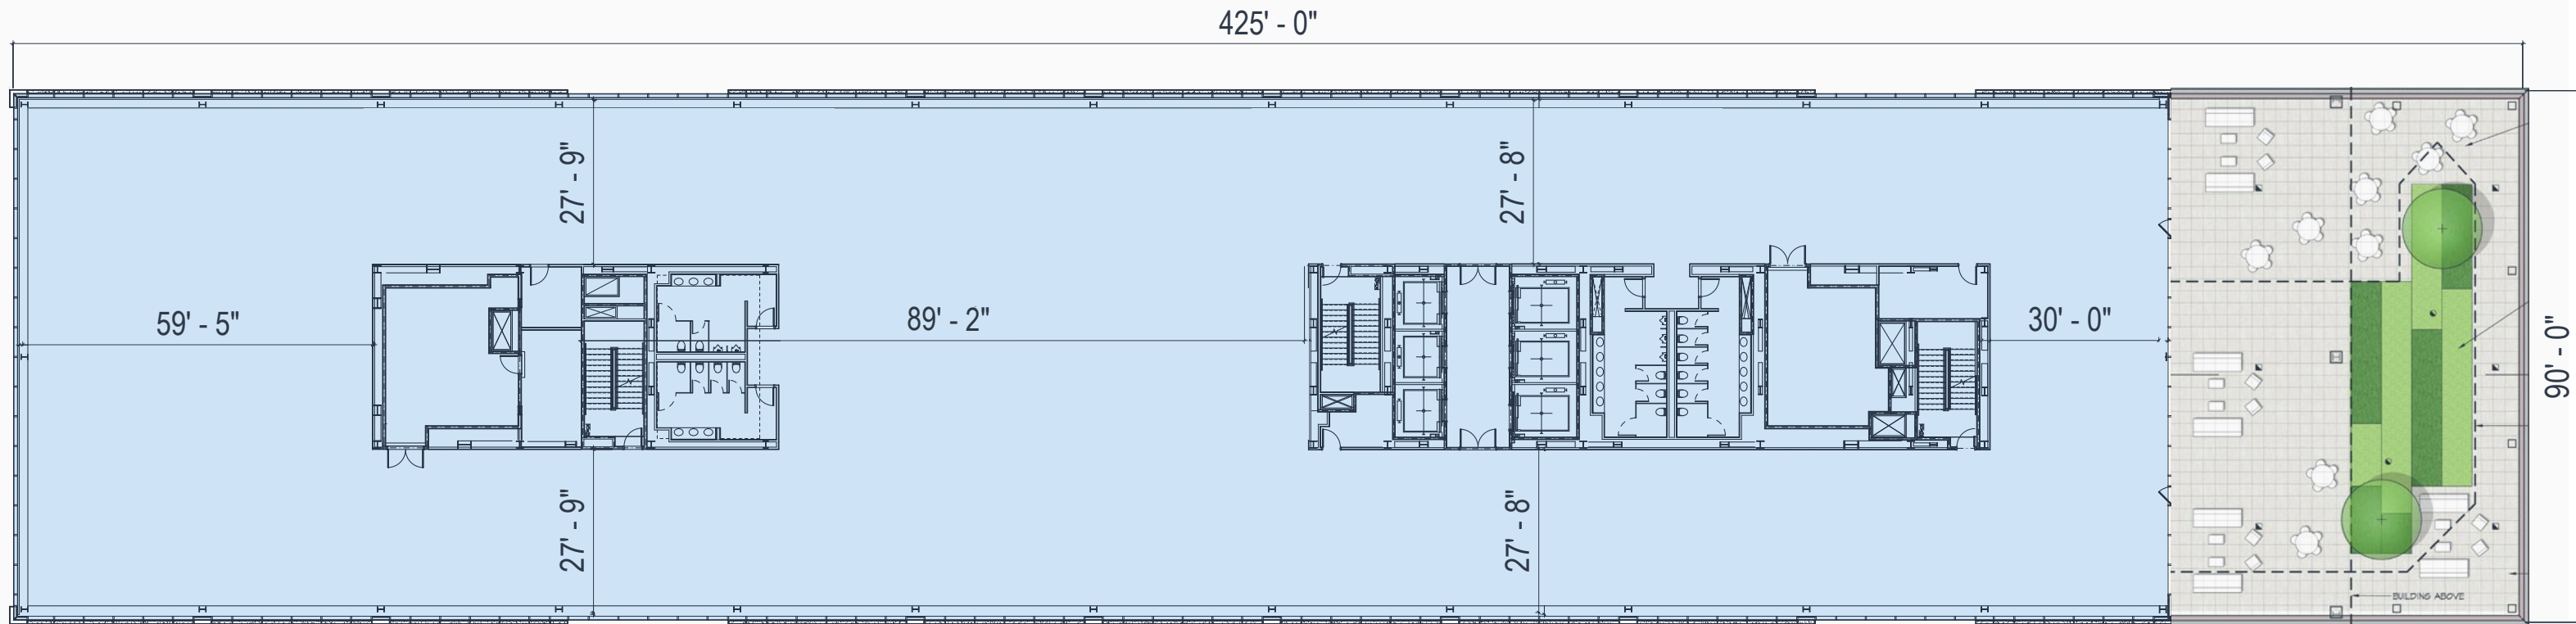

DOCK

72 **BROOKLYN**
NAVY **YARD**

Leased Area
Available

5,486 SF

FL. 12

42,646 RSF

bxp Boston Properties

Rudin Development