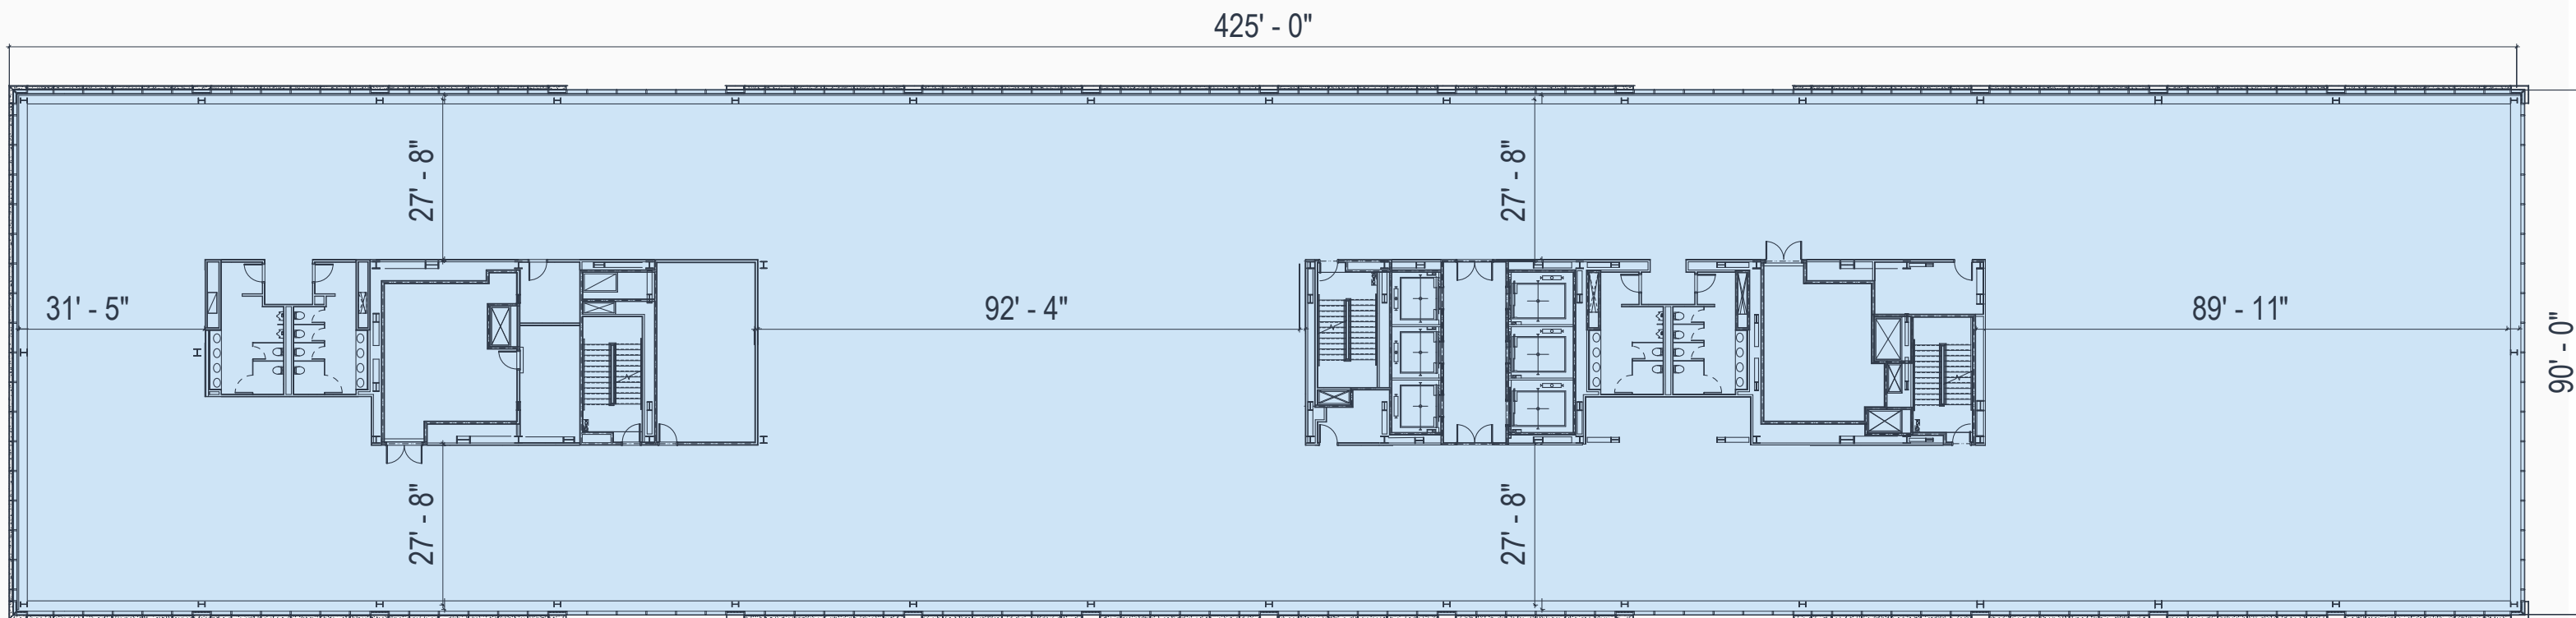

DOCK

72 **BROOKLYN**
NAVY **YARD**

Leased Area
Available

Fl. 11

49,346 RSF

bxp Boston Properties

Rudin Development

DOCK72.COM