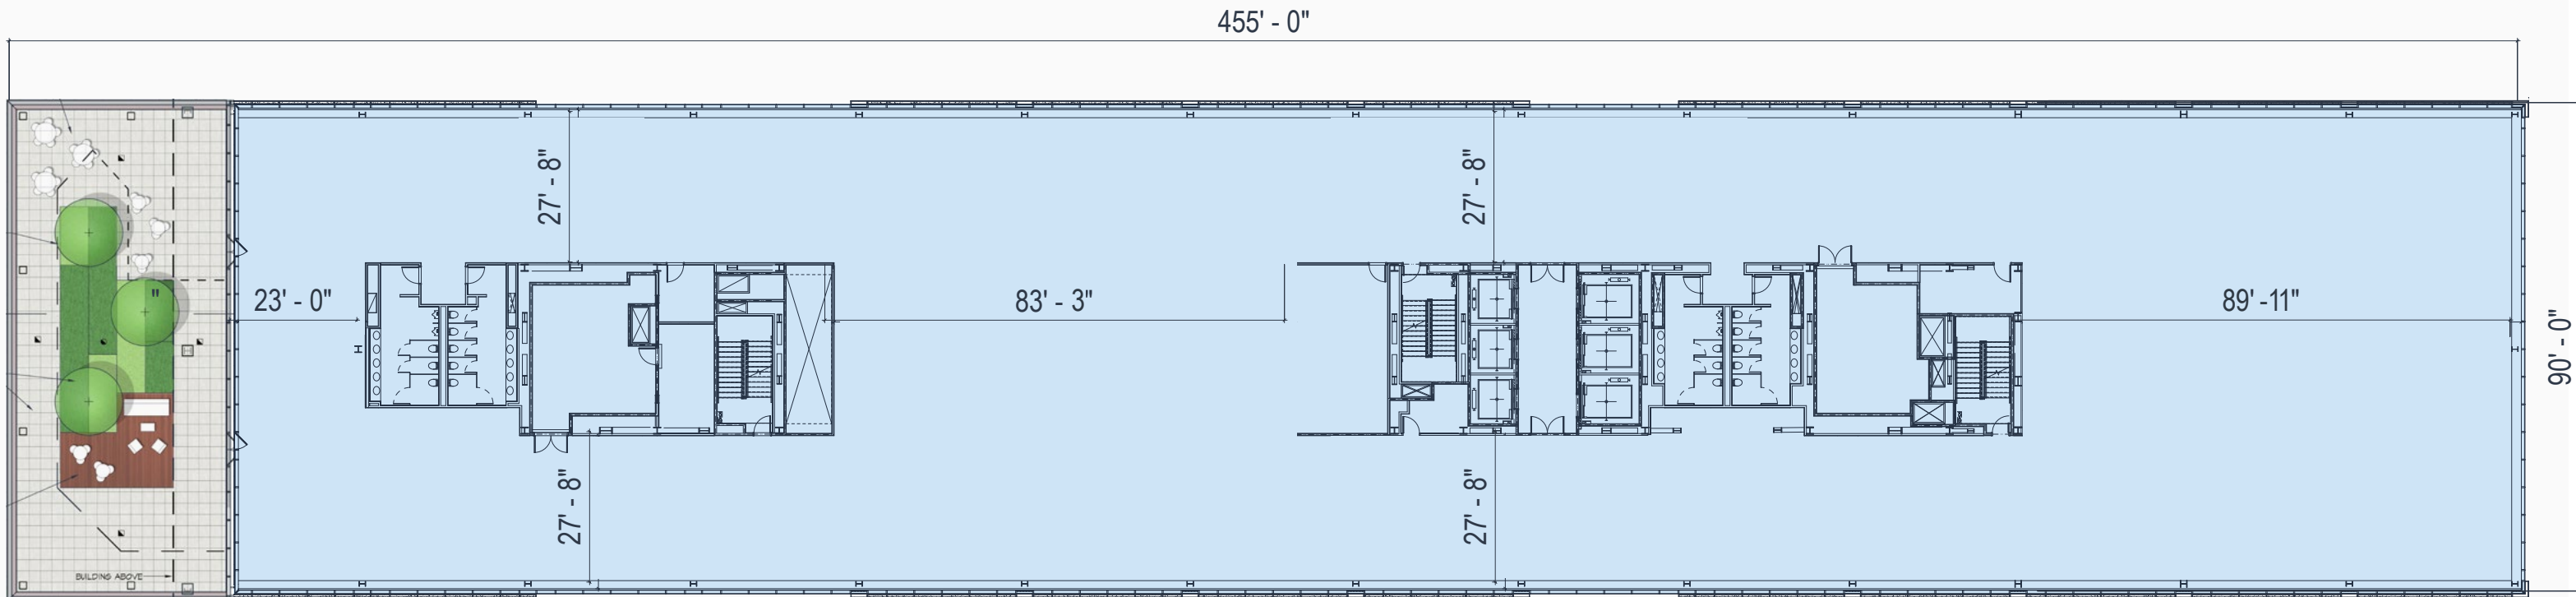

DOCK

72 BROOKLYN NAVY YARD

Leased Area
Available

3,544 SF

FL. 10

47,825 RSF

bxp Boston Properties

Rudin Development