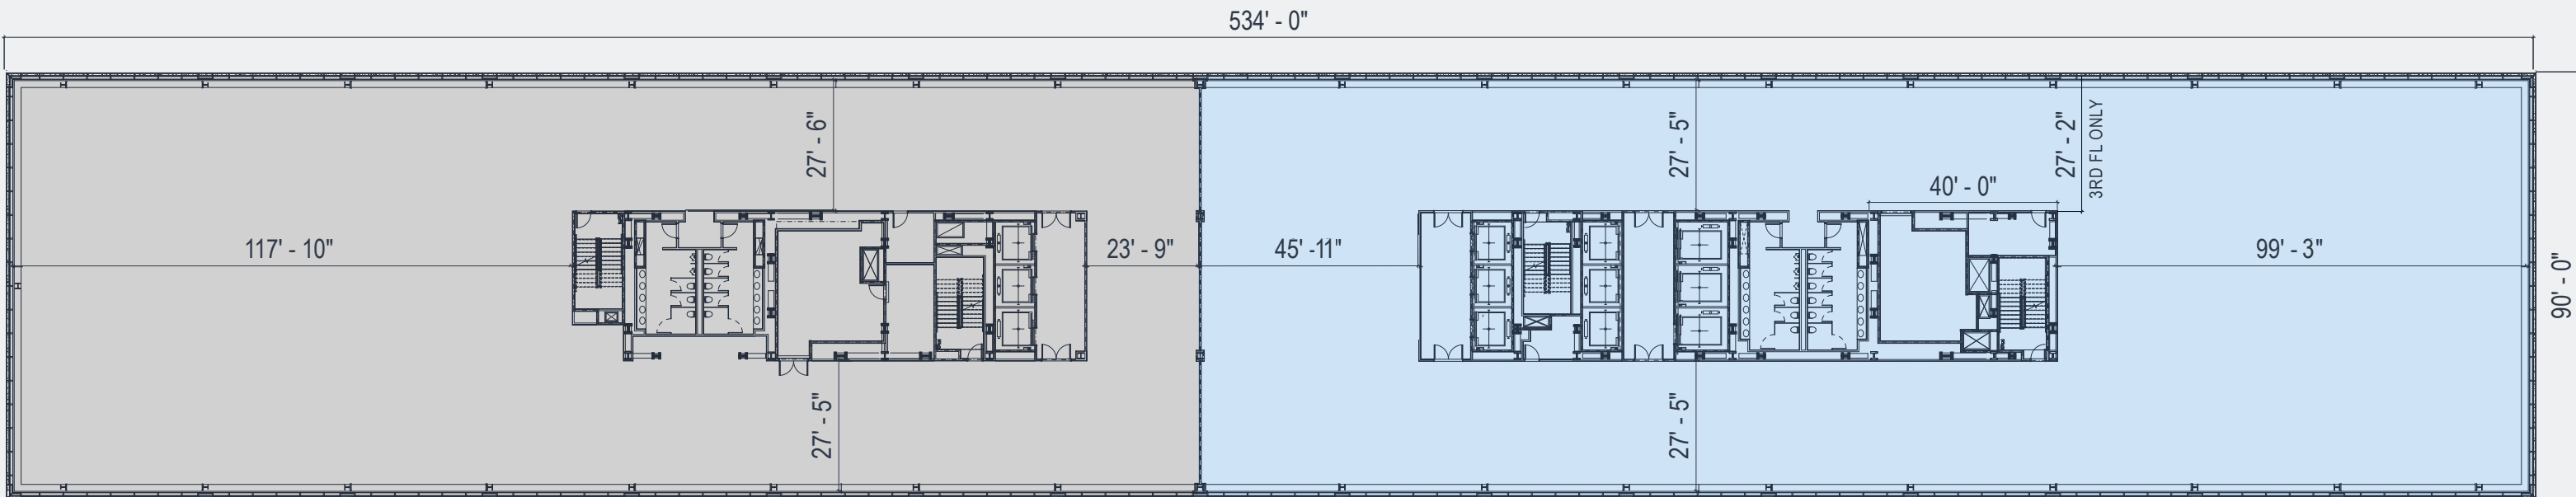

DOCK

72 BROOKLYN NAVY YARD

Leased Area
Available

Fl. 3-6

32,682 RSF

bxp Boston Properties

Rudin Development

DOCK72.COM