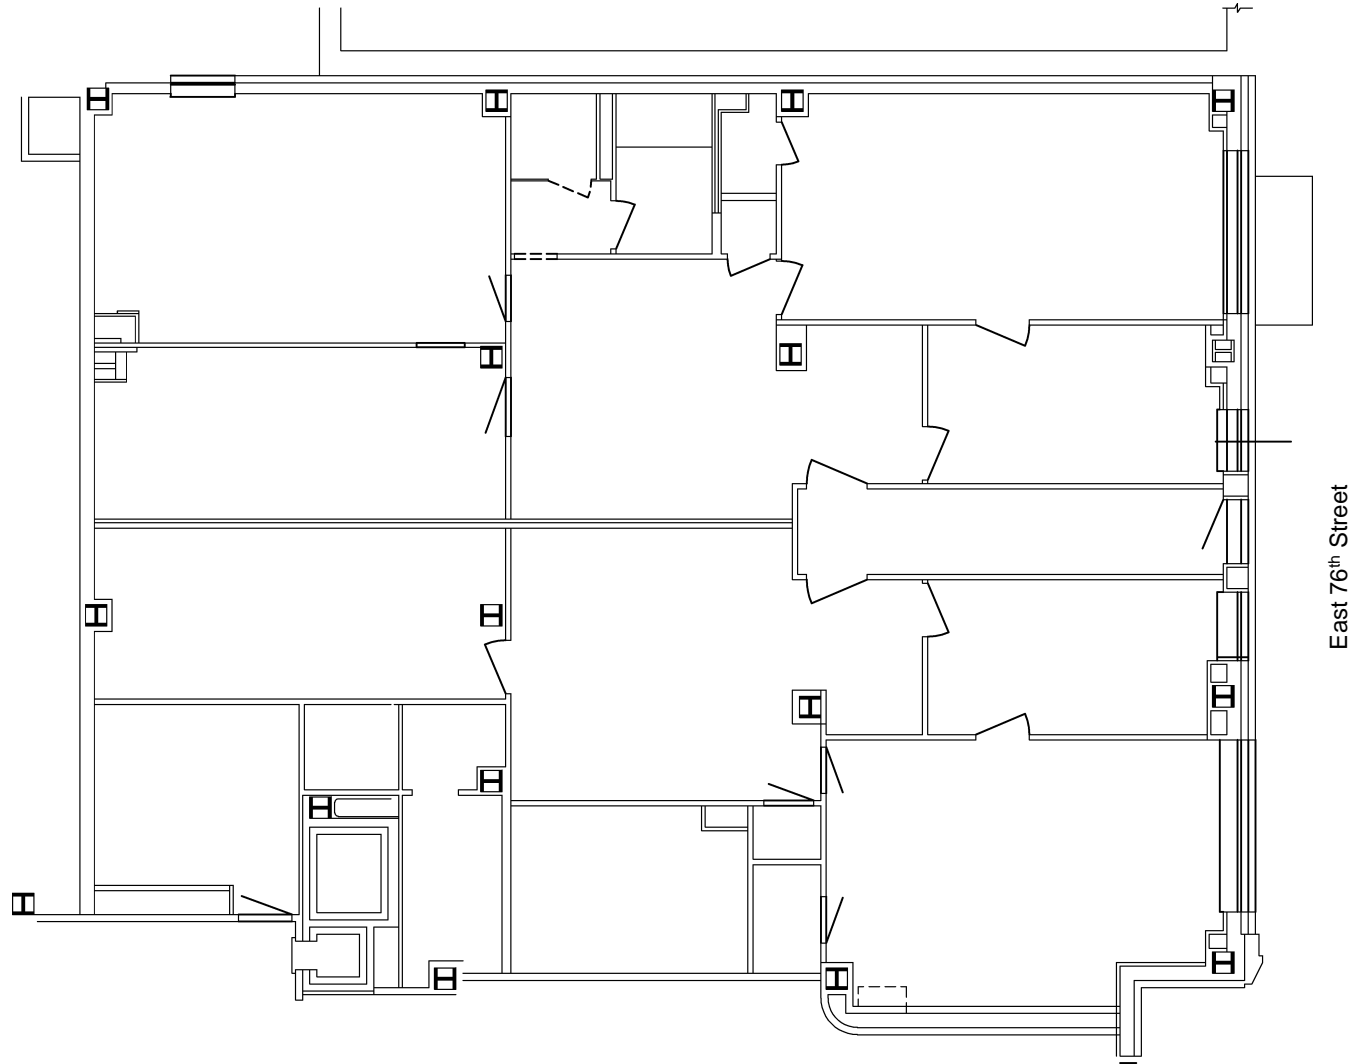

945 Fifth Avenue

Rudin

Professional Suite 5

2200 Sq. Ft.

Partial Ground Floor Possession Arranged

Ask: \$85 per Sq. Ft.

Office entrance on East 76th Street

Thomas M. Keating