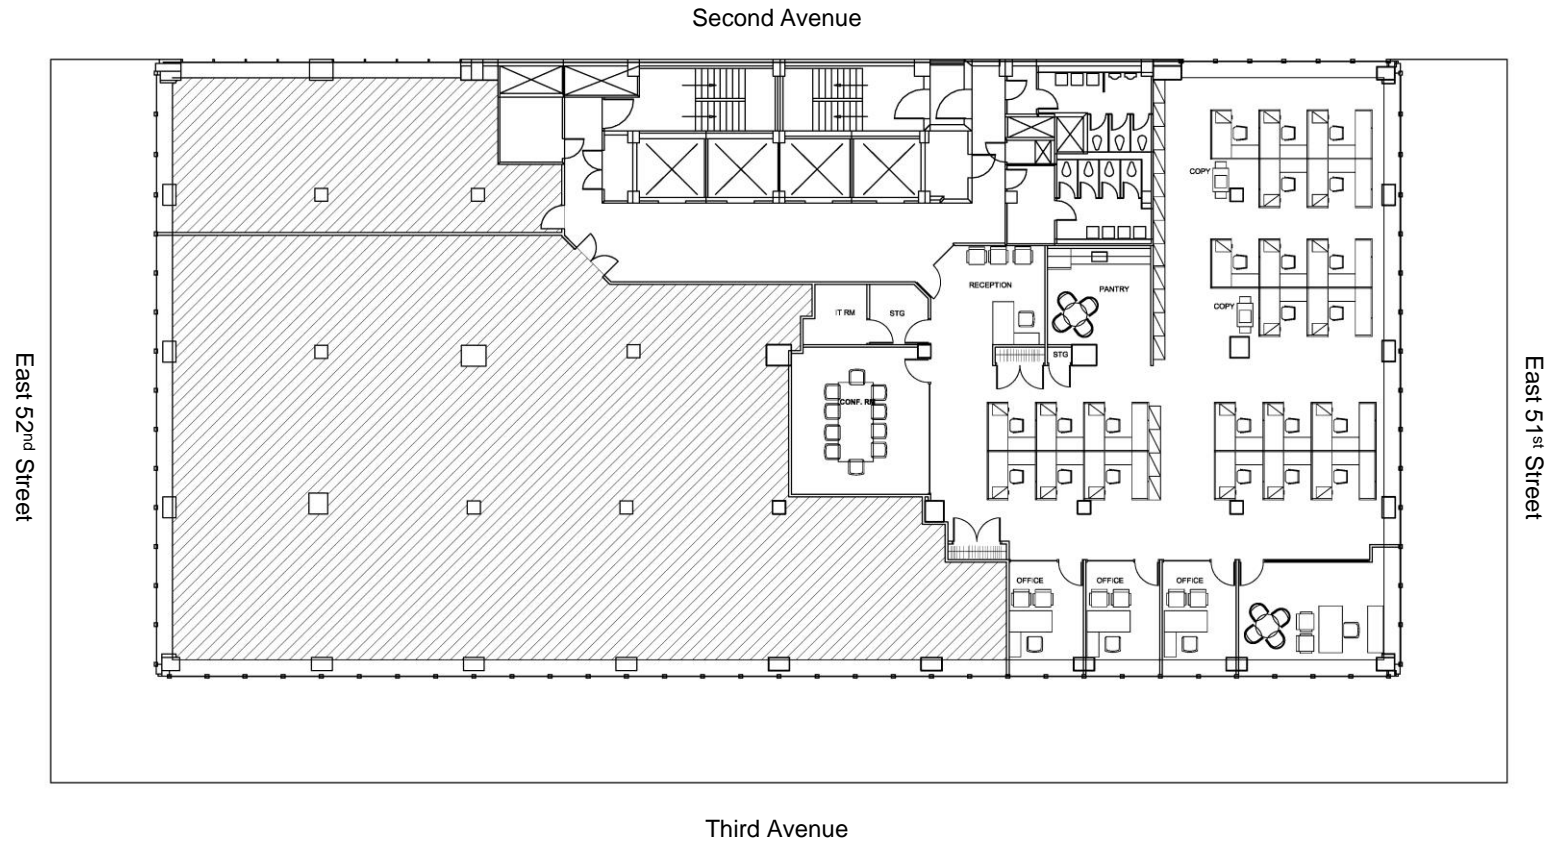

845 Third Avenue

Rudin

Floor 14
Prebuilt Floor Plan

6,655 Sq. Ft.
Partial Floor Available

Robert Steinman

212.407.2490
rsteinman@rudin.com

rudin.com