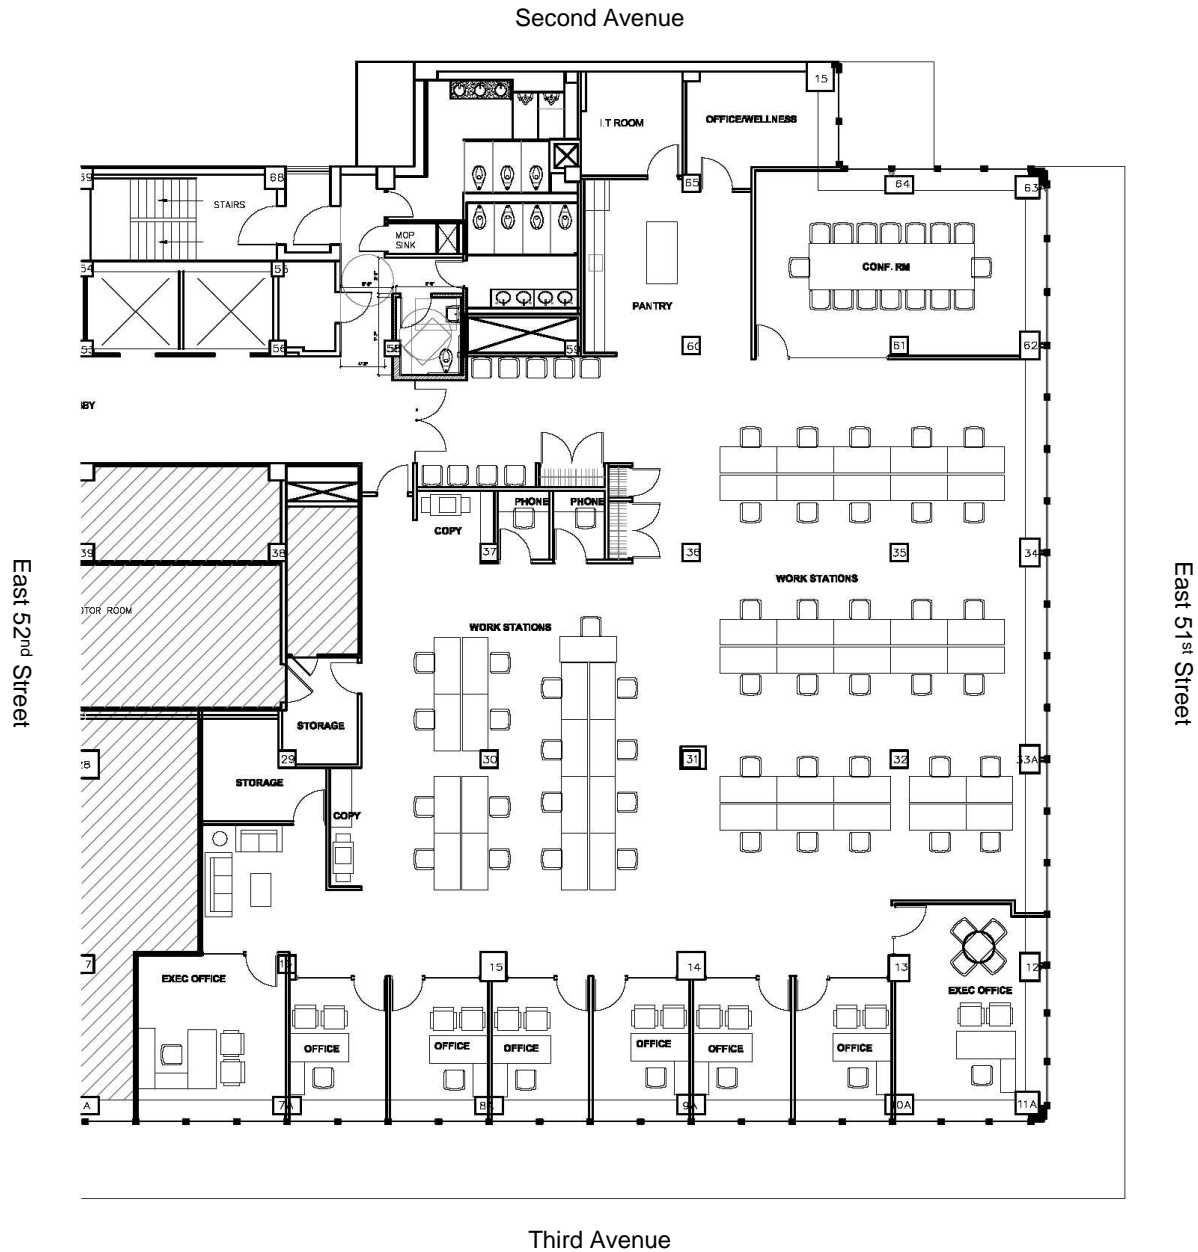

845 Third Avenue

Rudin

Floor 11
Prebuilt Floor Plan

10,058 Sq. Ft.
Partial Floor Available

Robert Steinman

212.407.2490
rsteinman@rudin.com

rudin.com