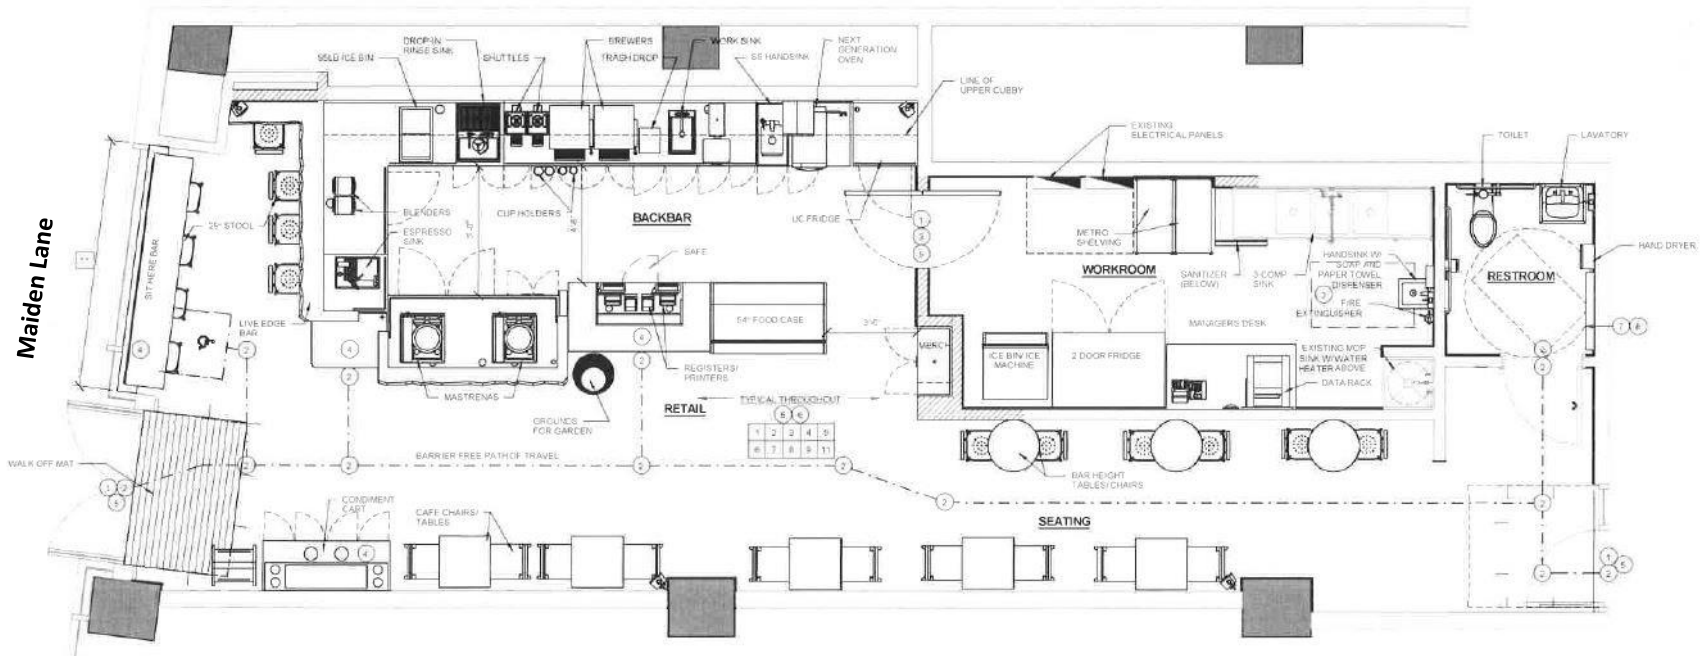

# 80 Pine

Partial Ground As-Built Plan  
Located on Maiden Lane

Ground – 1,067 Sq. Ft.  
Basement – 300 Sq. Ft.

Available September 2023

Kevin Daly      Thomas M. Keating  
212.407.2437      212.407.2481  
kdaly@rudin.com      tkeating@rudin.com