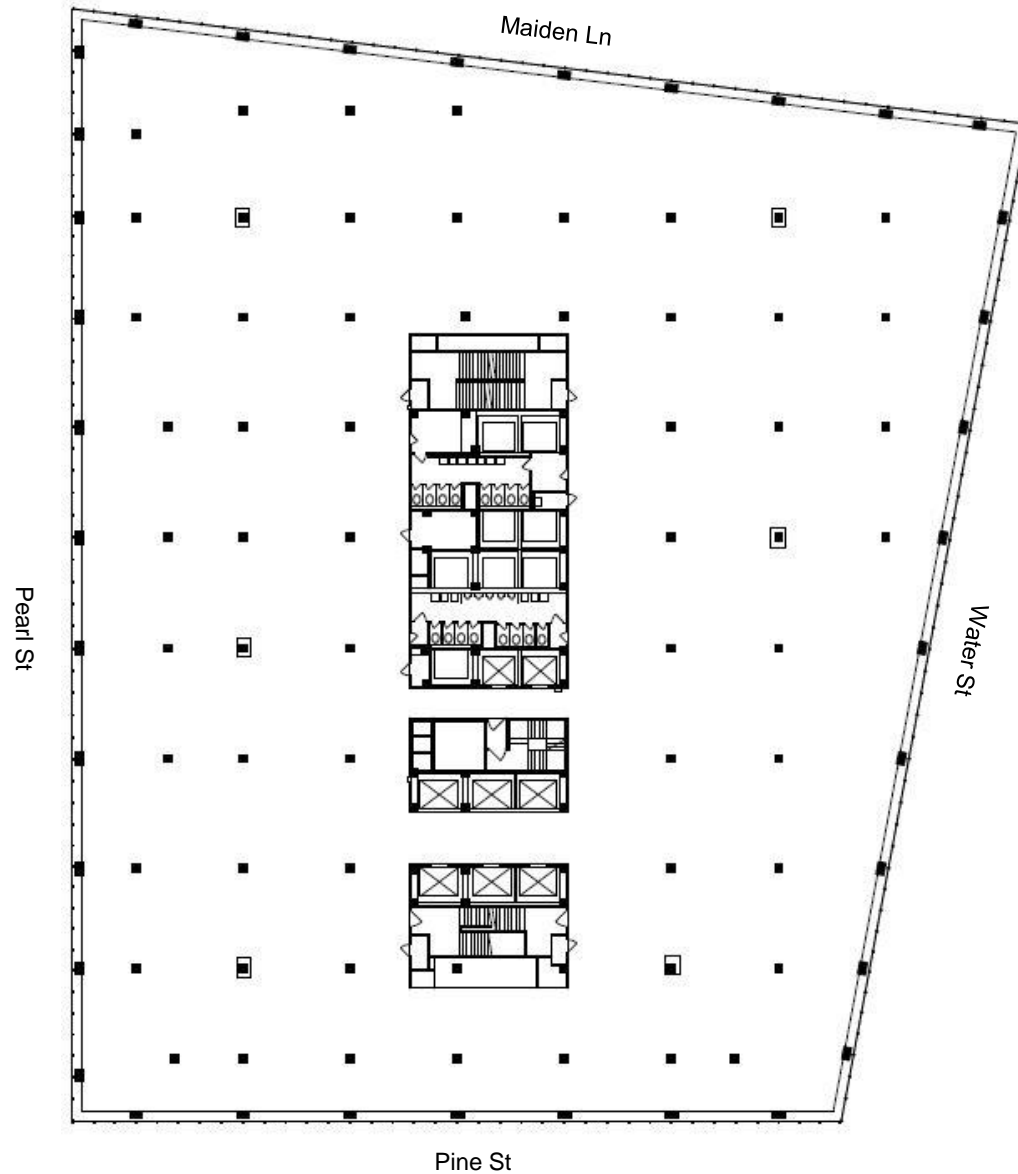

80 Pine

Rudin

Floor 13
Core & Shell Plan

51,208 Sq. Ft.
Entire Floor

Kevin Daly

Thomas M. Keating

212.407.2437
kdaly@rudin.com

212.407.2481
tkeating@rudin.com