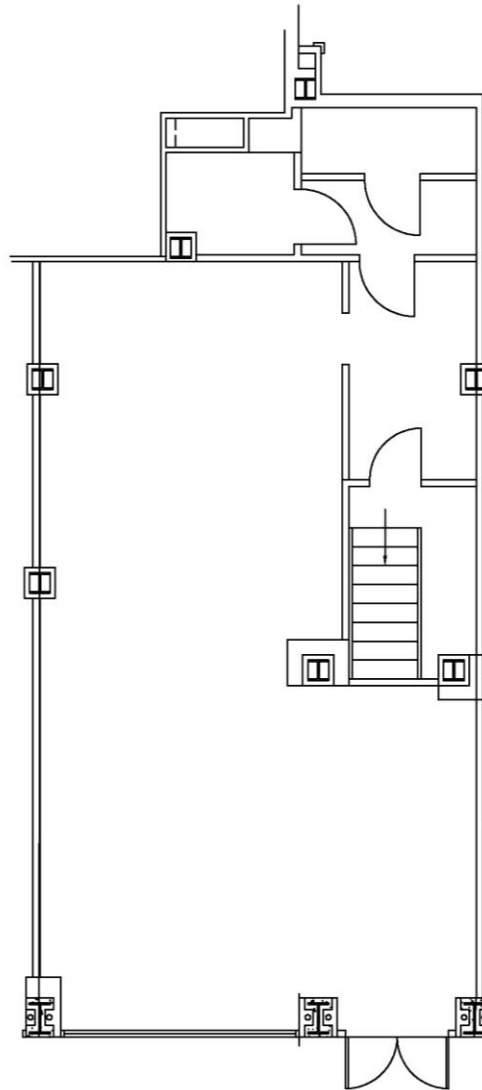

Rudin

649 Lexington Avenue

Rudin

Ground – 980 Sq. Ft.
Basement – 550 Sq. Ft.

Available Immediately

Rent – \$175 per SF

Frontage: 21 Ft.

FIRST FLOOR
980 sqft