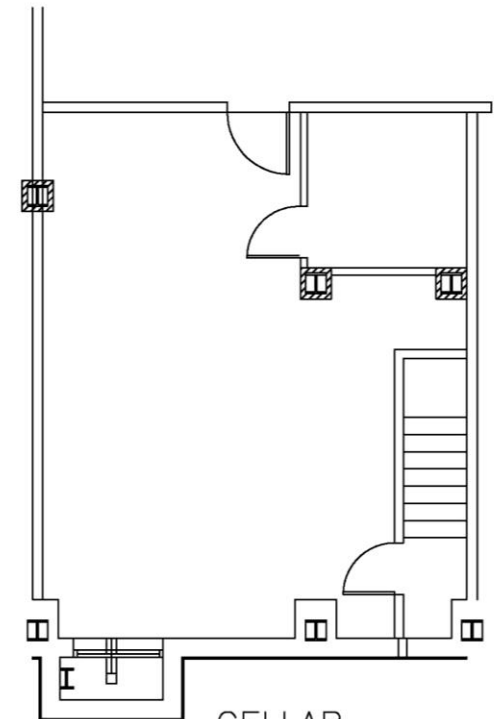

Rudin

649 Lexington Avenue

Rudin

Ground – 980 Sq. Ft.
Basement – 550 Sq. Ft.

Available Immediately

Rent – \$175 per SF

Frontage: 21 Ft.

FIRST FLOOR
980 sqft