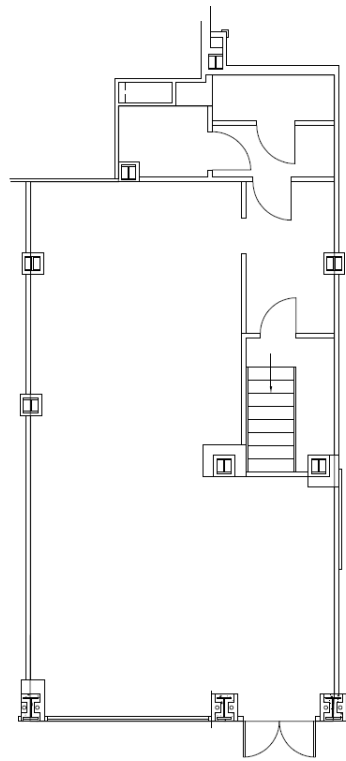

# - Available Retail - 649 Lexington Avenue

**980 SF Street Level**

**550 SF Lower Level**

**Possession: Immediate**

**Rental Rate: \$200 per SF**

FIRST FLOOR  
980 sqft

CELLAR  
550 sqft

**Thomas Keating**