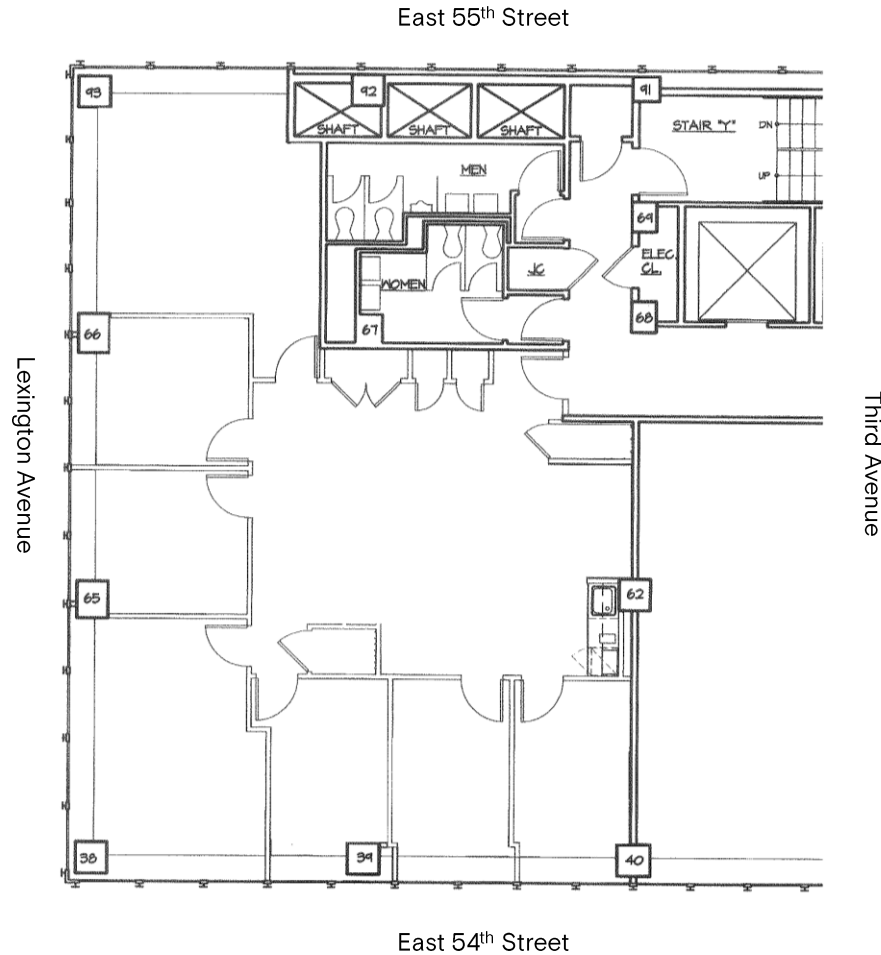

641 LEXINGTON AVENUE

RUDIN

Floor 22
As Built Plan
3,110 Sq. Ft.
Partial Floor Available
Asking \$69 per RSF

Robert Steinman

212.407.2490
rsteinman@rudin.com

rudin.com

REBNY