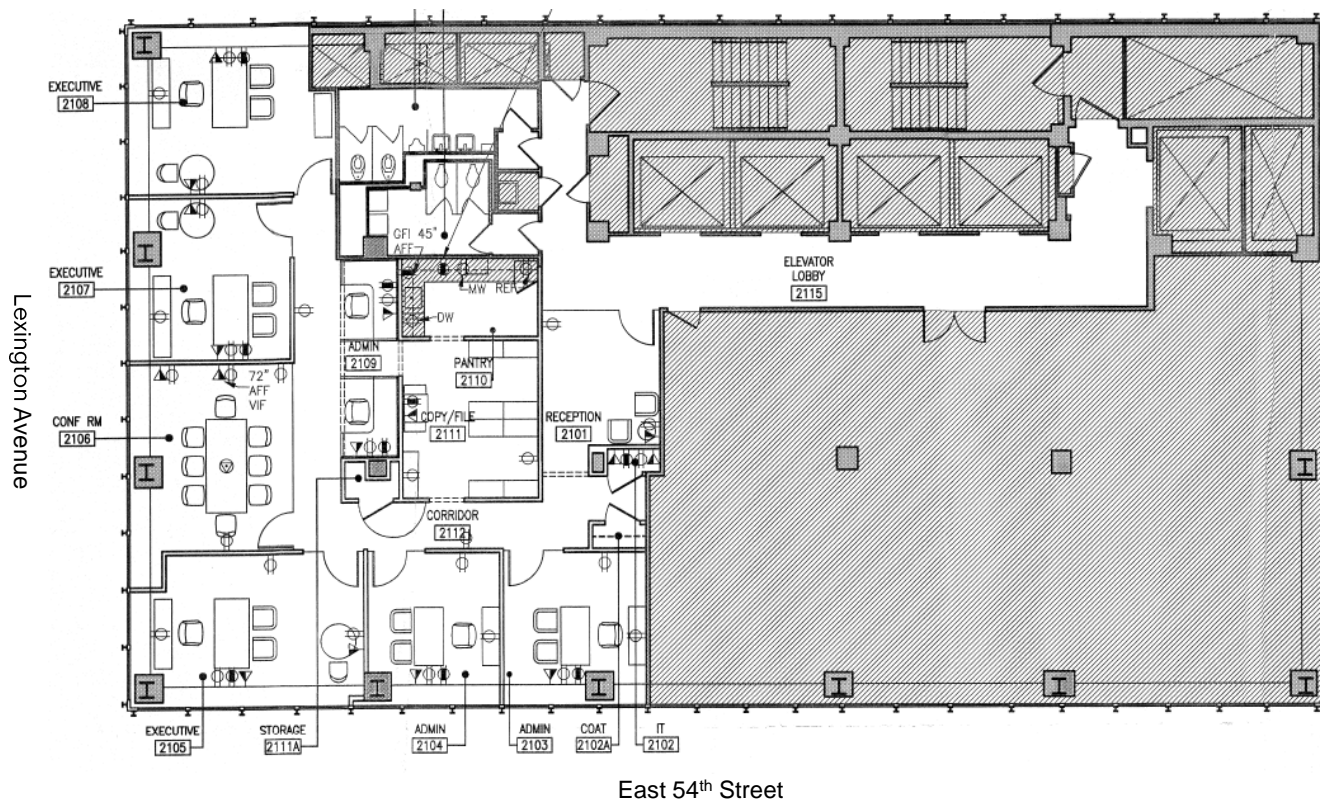

641 LEXINGTON AVENUE

RUDIN

Floor 21
As Built Plan
3,295 Sq. Ft.
Partial Floor Available
Asking \$69 per RSF

Robert Steinman

212.407.2490
rsteinman@rudin.com

rudin.com

REBNY