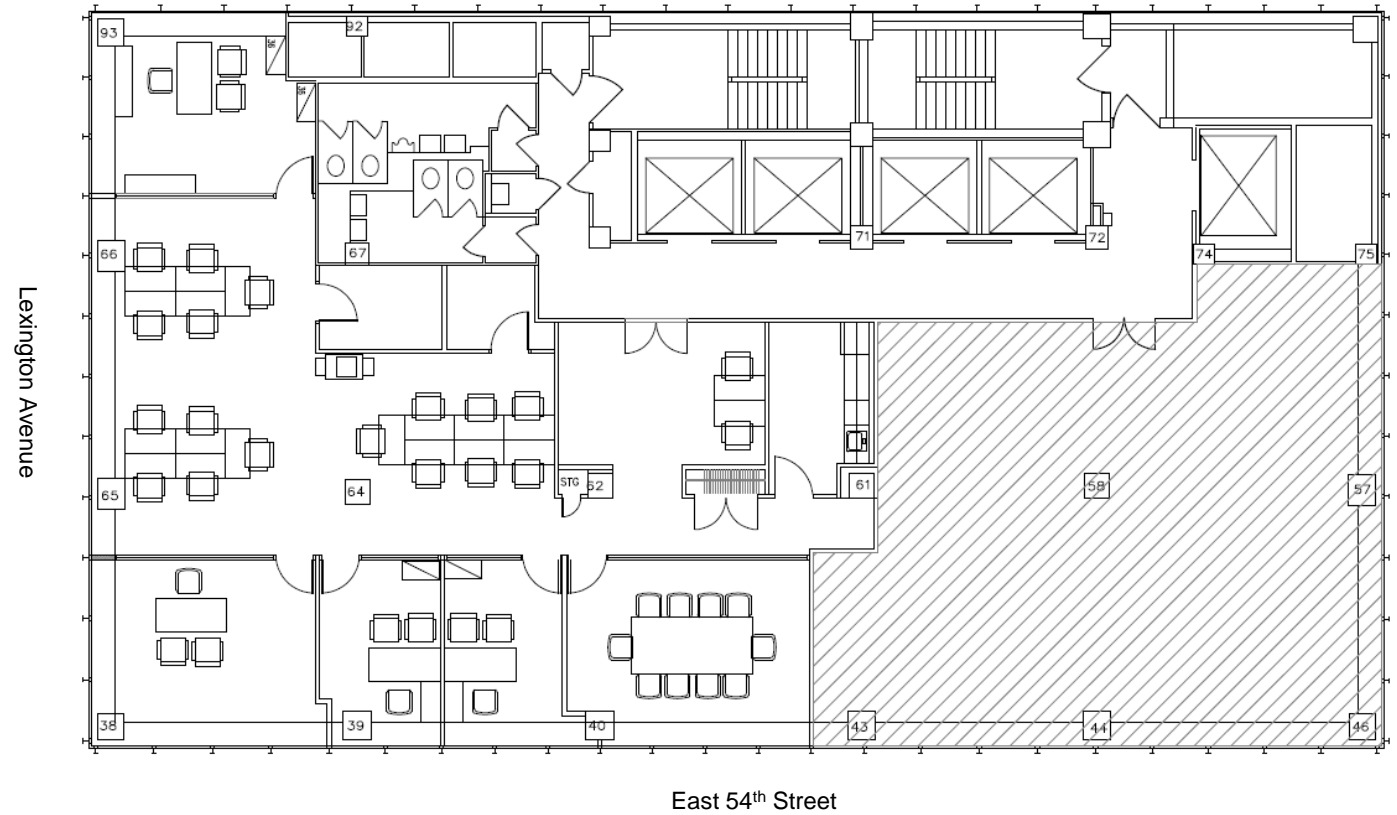

641 Lexington Avenue

Rudin

Floor 27
As Built Plan

4,205 Sq. Ft.
Partial Floor Available

Robert Steinman

212.407.2490
rsteinman@rudin.com

rudin.com