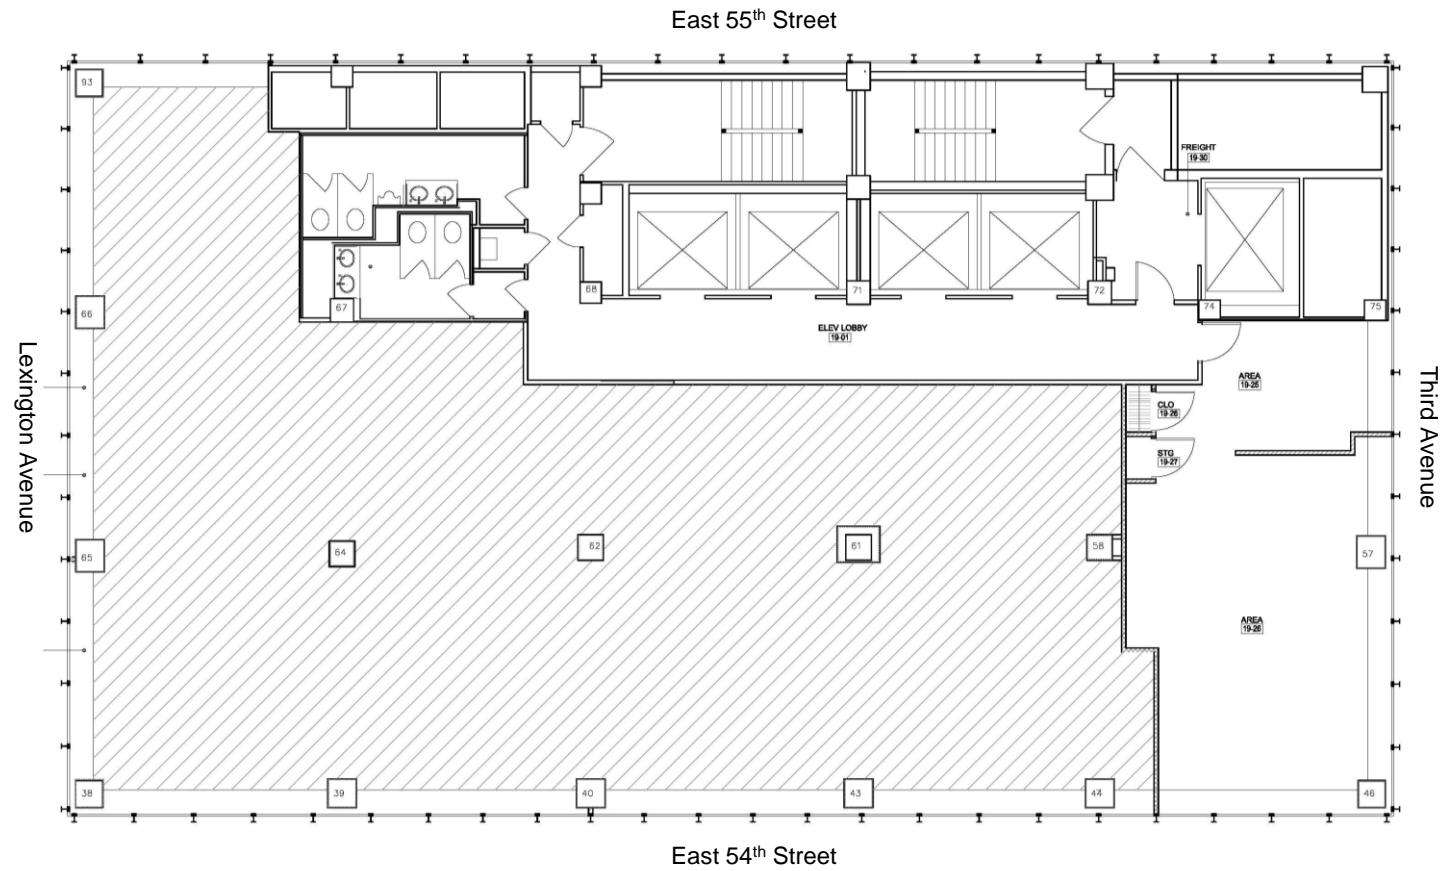

641 Lexington Avenue

Rudin

Floor 19
As Built Plan

1,214 Sq. Ft.
Partial Floor Available

Robert Steinman

212.407.2490
rsteinman@rudin.com

rudin.com