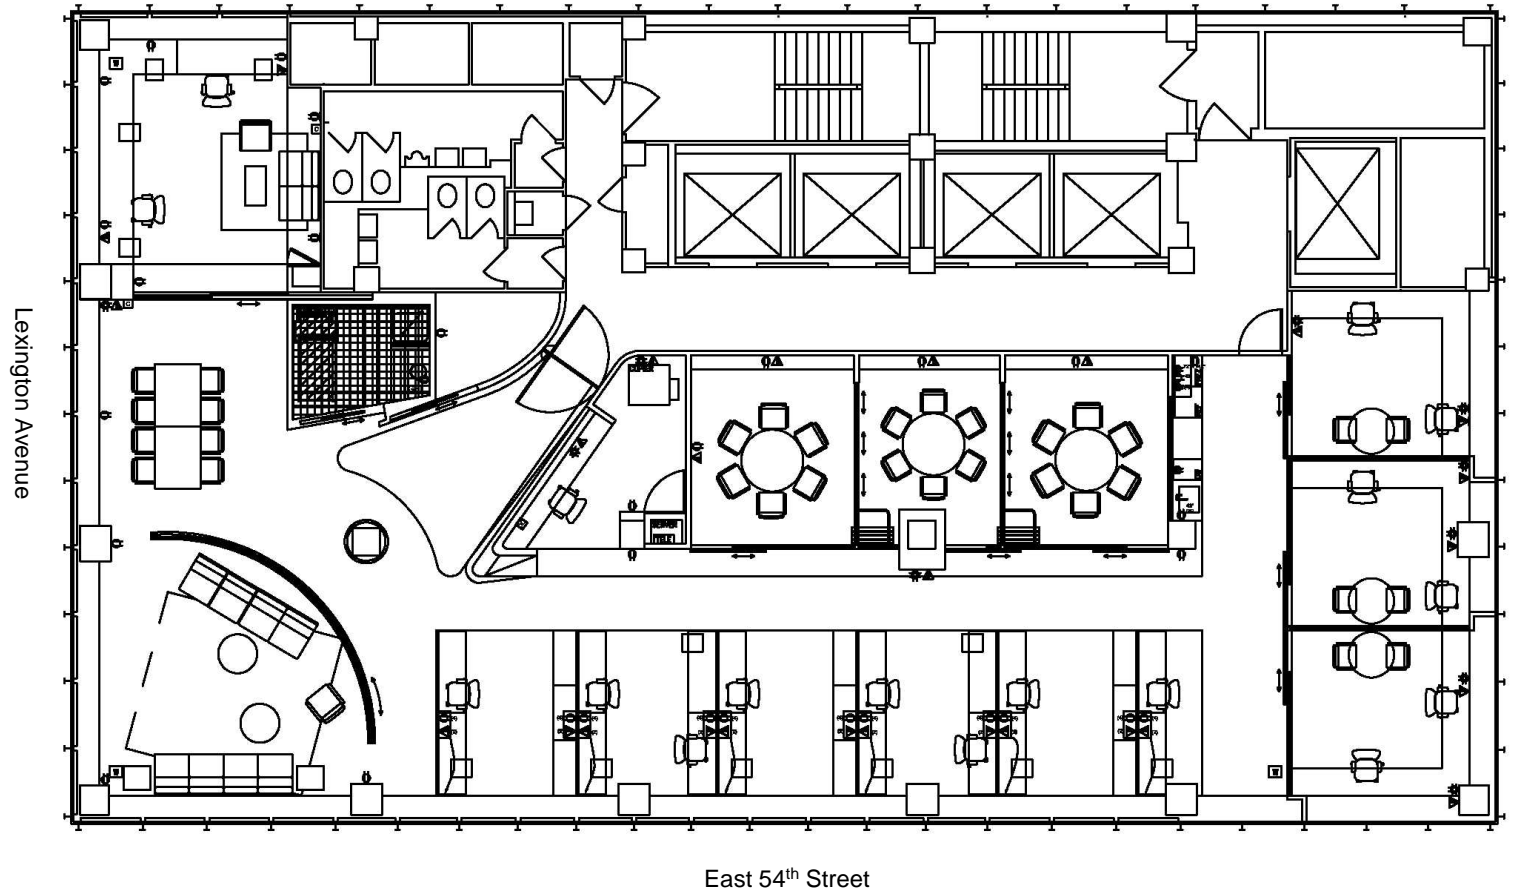

641 Lexington Avenue

Rudin

Floor 31
As Built Plan

6,690 Sq. Ft.
Entire Floor Available

Robert Steinman

212.407.2490
rsteinman@rudin.com

rudin.com