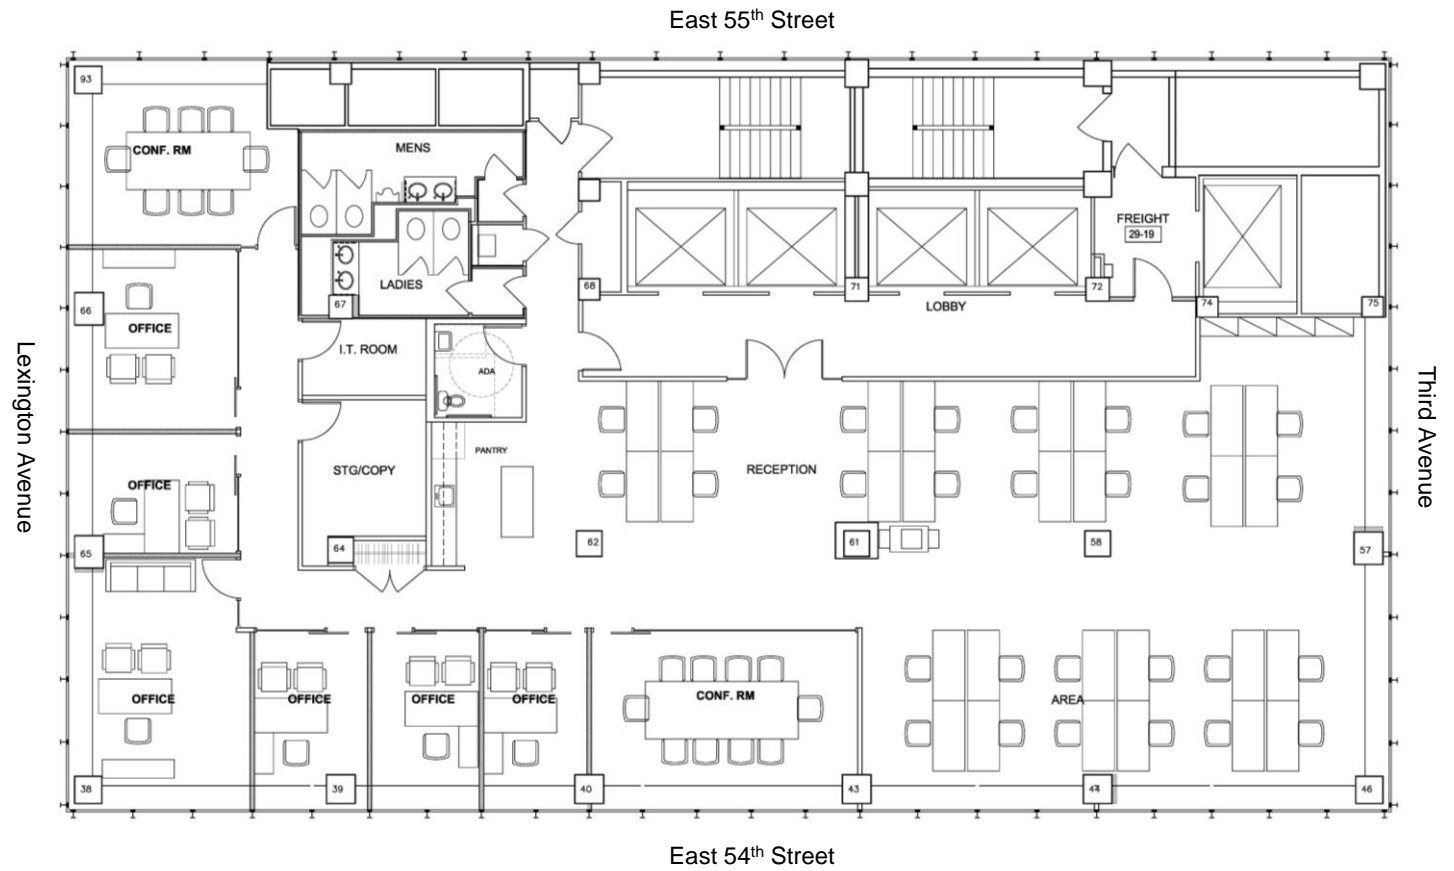

641 Lexington Avenue

Rudin

Floor 17
Prebuilt Floor Plan

6,691 Sq. Ft.
Entire Floor Available

Robert Steinman

212.407.2490
rsteinman@rudin.com

rudin.com