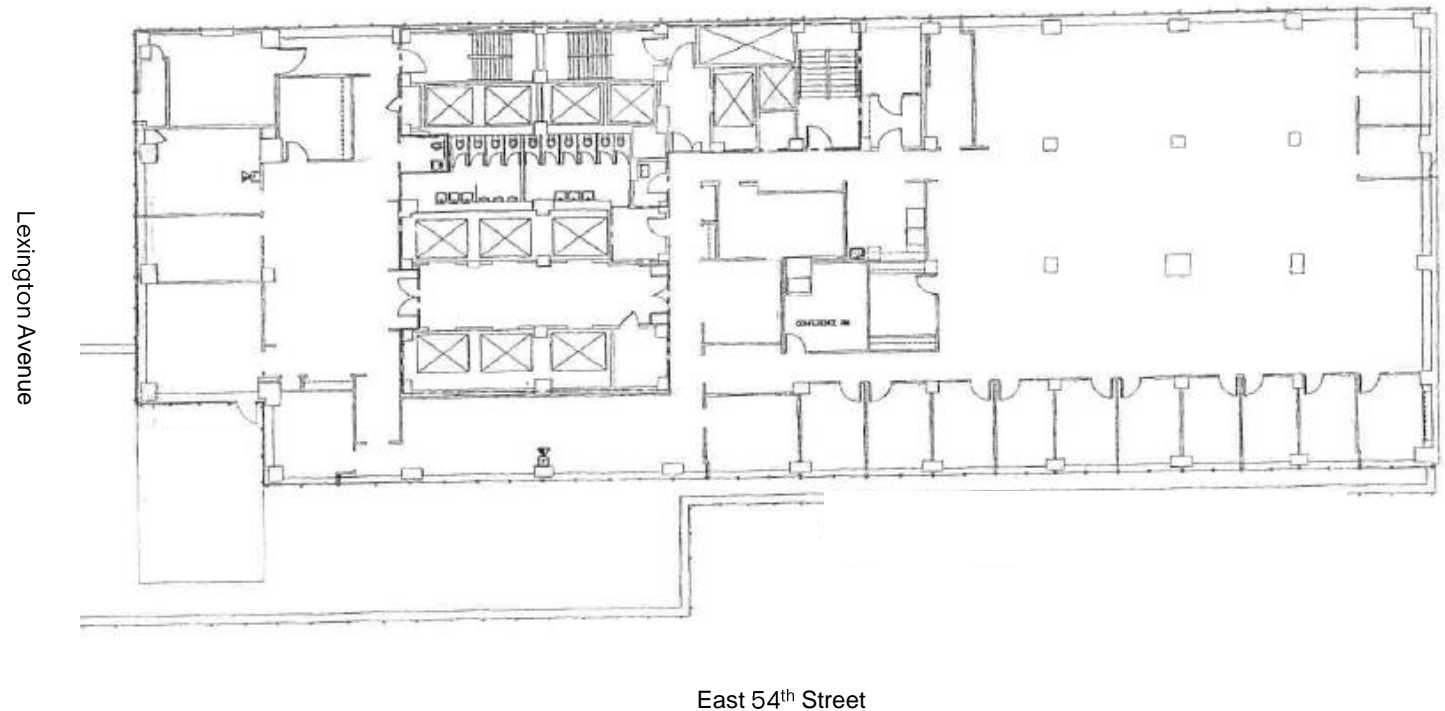

641 LEXINGTON AVENUE

RUDIN

Floor 10
As Built Plan

16,665 Sq. Ft.
Entire Floor Available
Asking \$69 per RSF

Robert Steinman

212.407.2490
rsteinman@rudin.com

rudin.com

REBNY