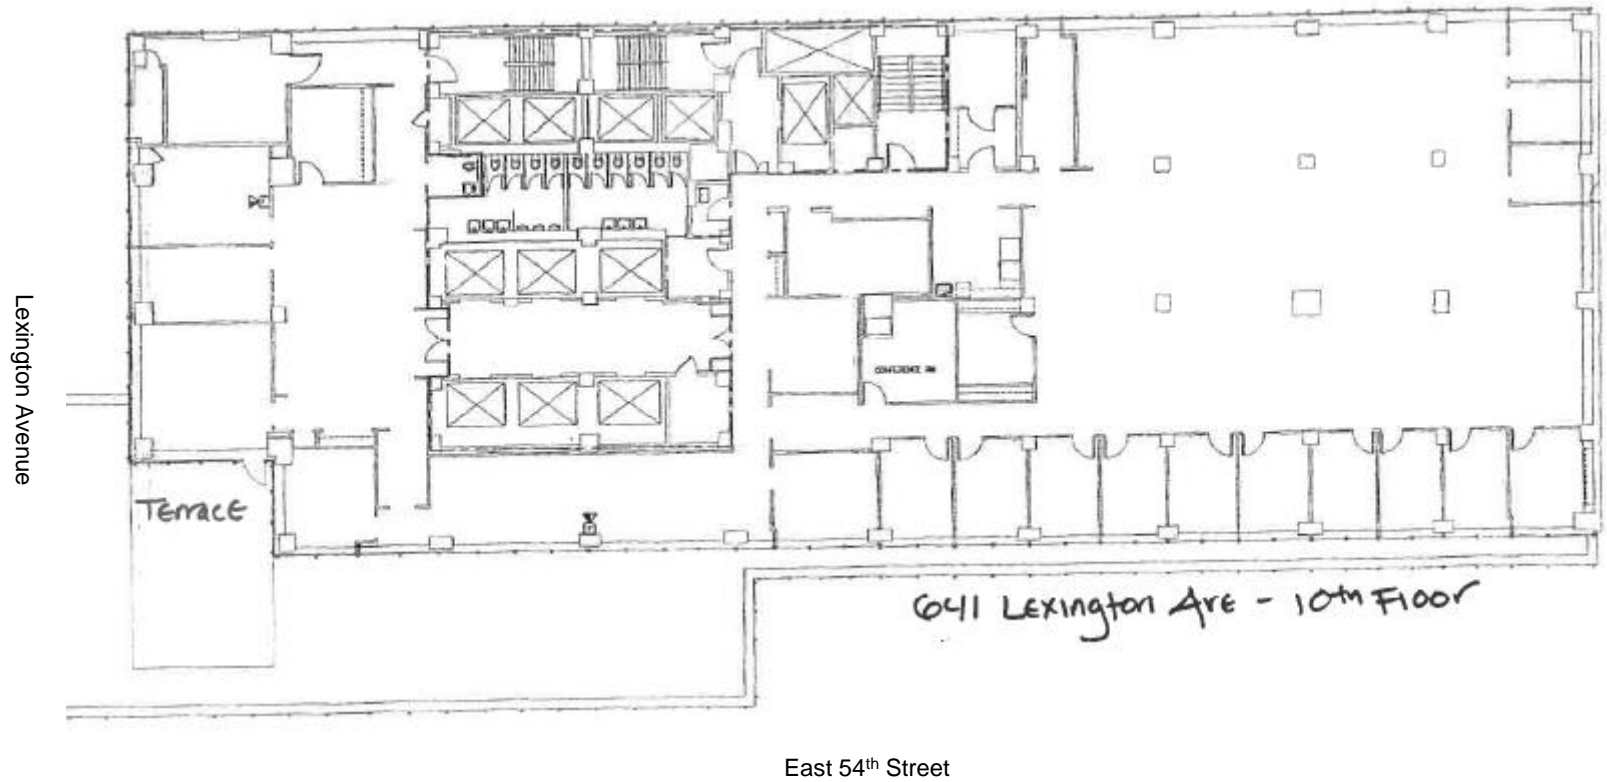

# 641 Lexington Avenue

Rudin

Floor 10  
As Built Plan

16,665 Sq. Ft.  
Entire Floor Available

Robert Steinman

212.407.2490  
rsteinman@rudin.com

[rudin.com](http://rudin.com)