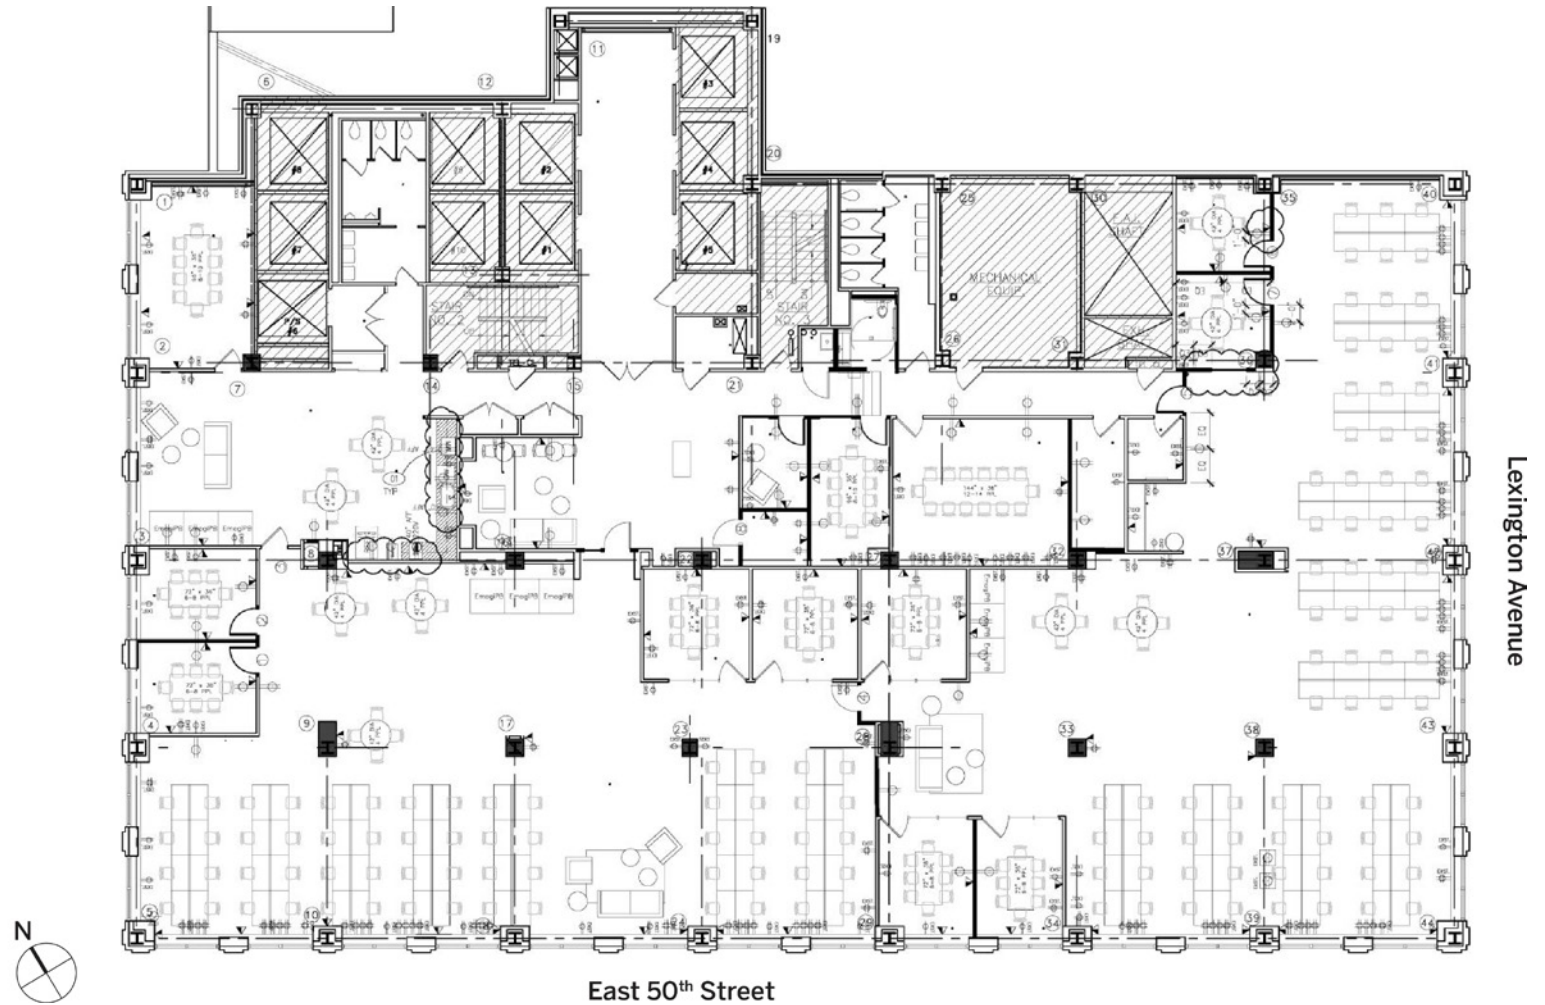

560 Lexington Avenue

Rudin

Floor 7
As Built Floor Plan

17,204 Sq. Ft.
Entire Floor Available

Thomas M. Keating

Kevin Daly

Robert Steinman

212.407.2481
tkeating@rudin.com