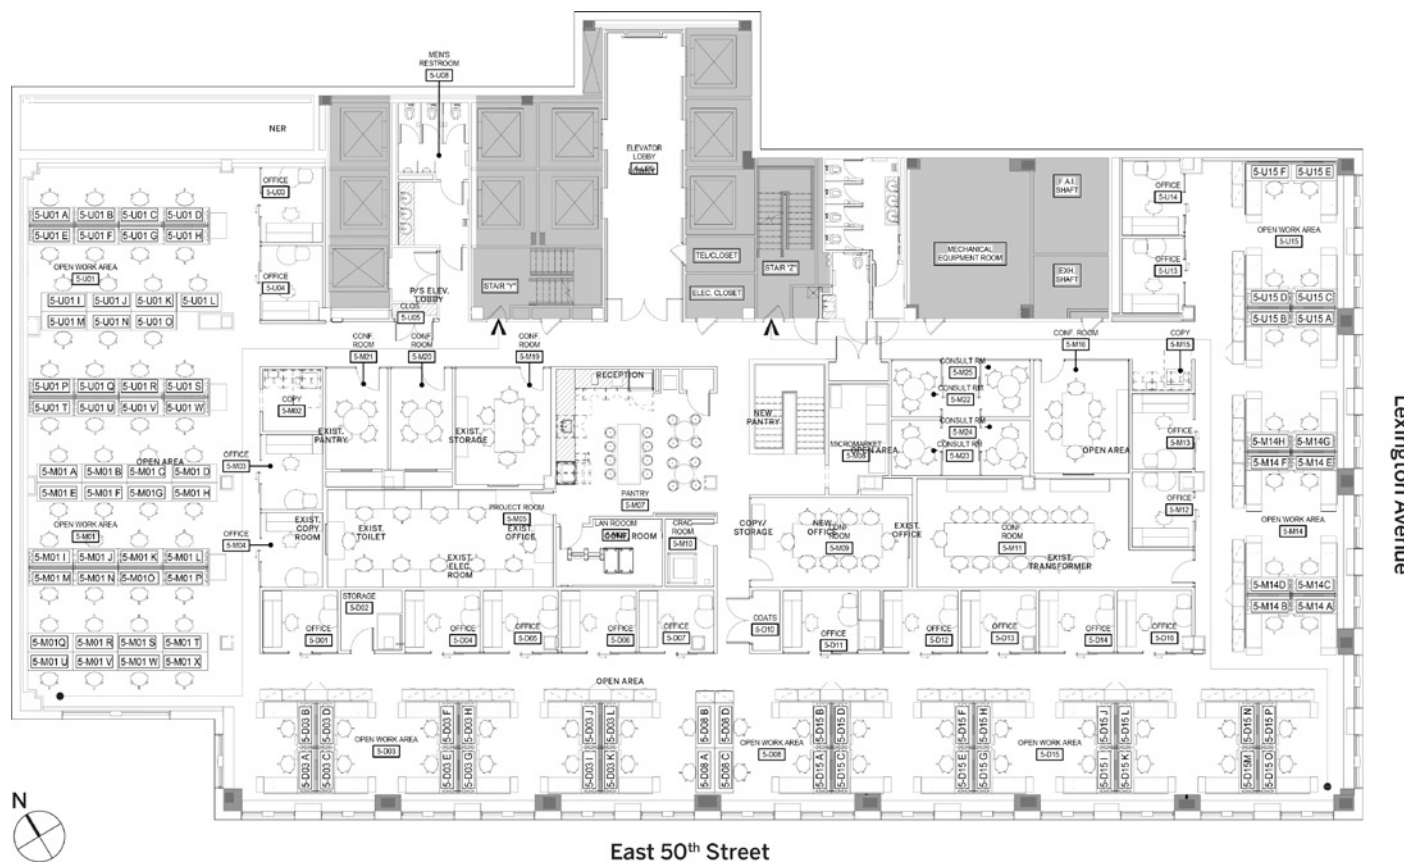

560 Lexington Avenue

Rudin

Floor 5
As Built Floor Plan

20,006 Sq. Ft.
Entire Floor Available

Thomas M. Keating

Kevin Daly

Robert Steinman

212.407.2481
tkeating@rudin.com