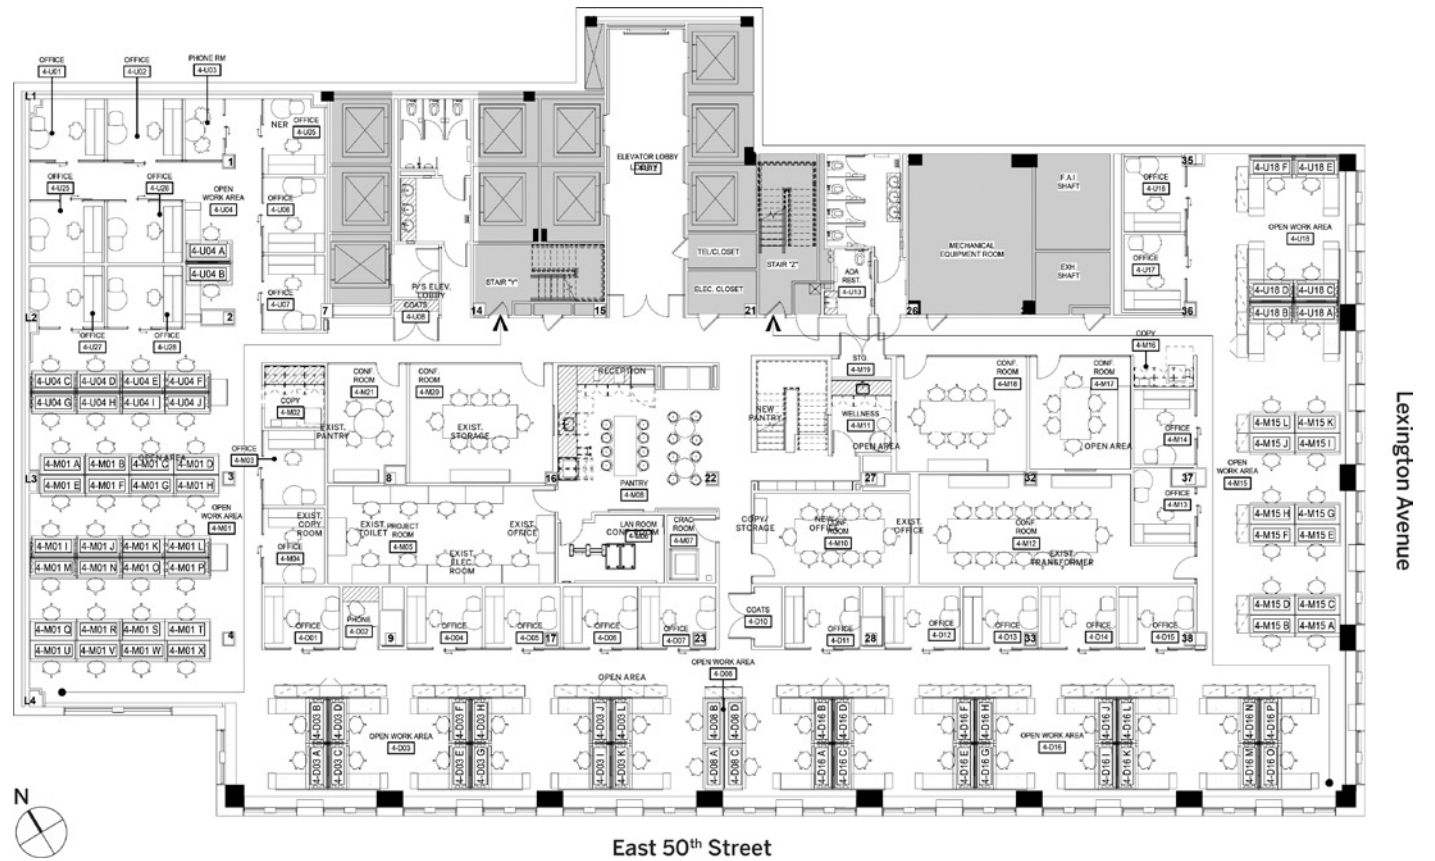

560 Lexington Avenue

Rudin

Floor 4
As Built Floor Plan

20,491 Sq. Ft.
Entire Floor Available

Thomas M. Keating

Kevin Daly

Robert Steinman

212.407.2481
tkeating@rudin.com