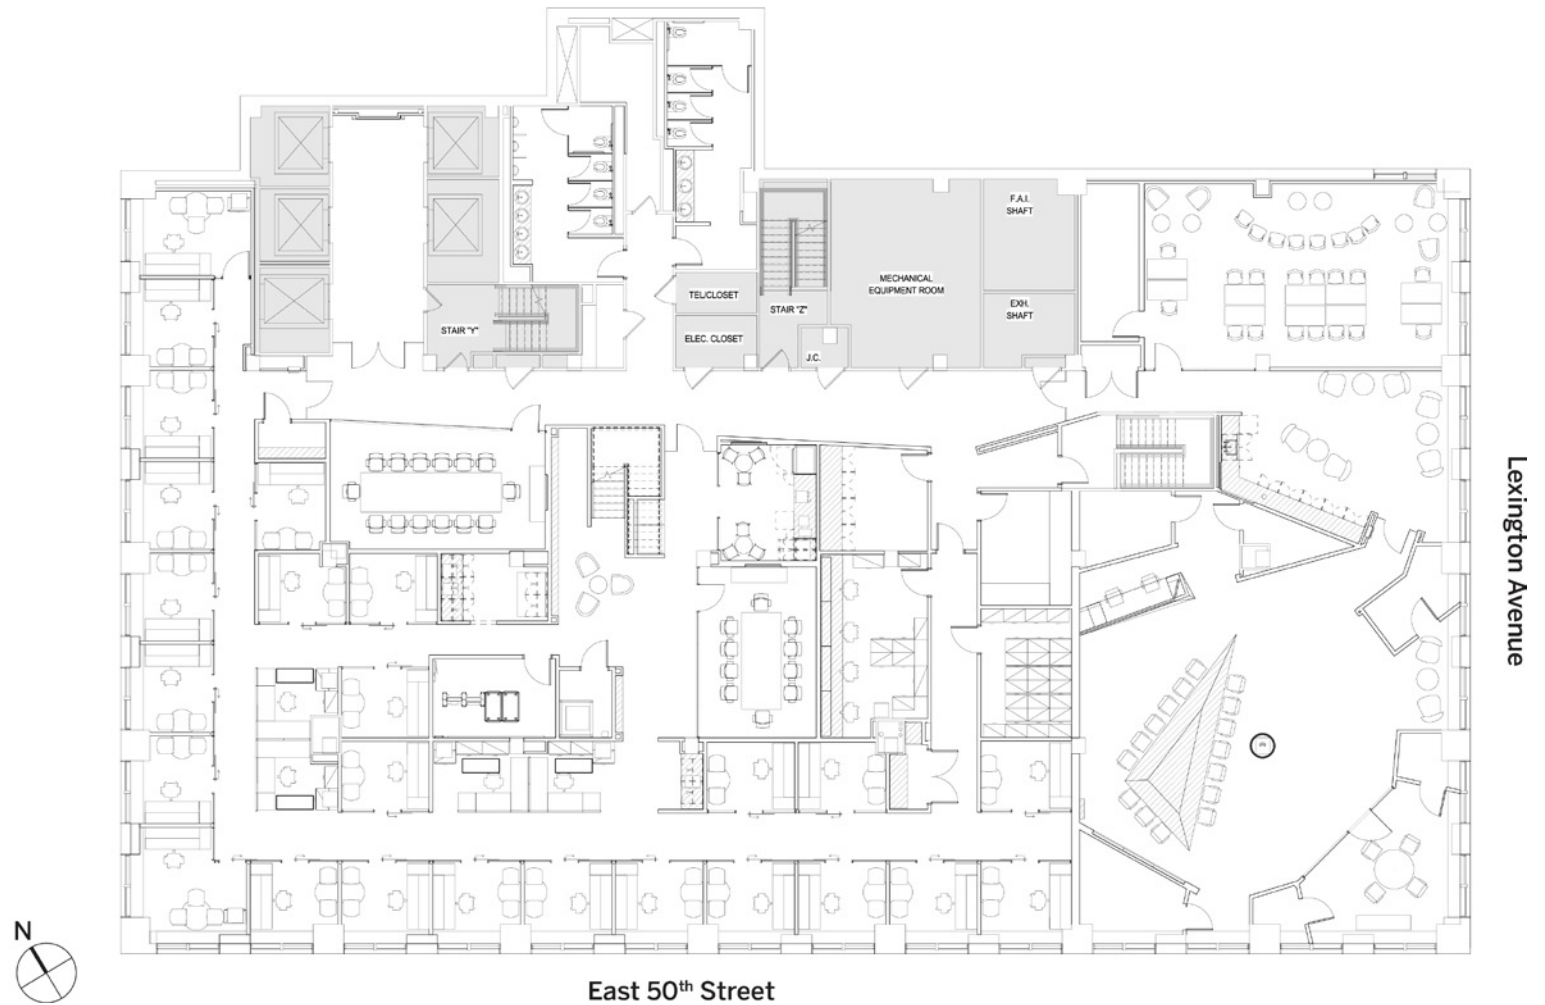

# 560 Lexington Avenue

Rudin

**Floor 18  
As Built Floor Plan**

**17,778 Sq. Ft.  
Entire Floor Available**

**Thomas M. Keating**

**Kevin Daly**

**Robert Steinman**

212.407.2481  
tkeating@rudin.com