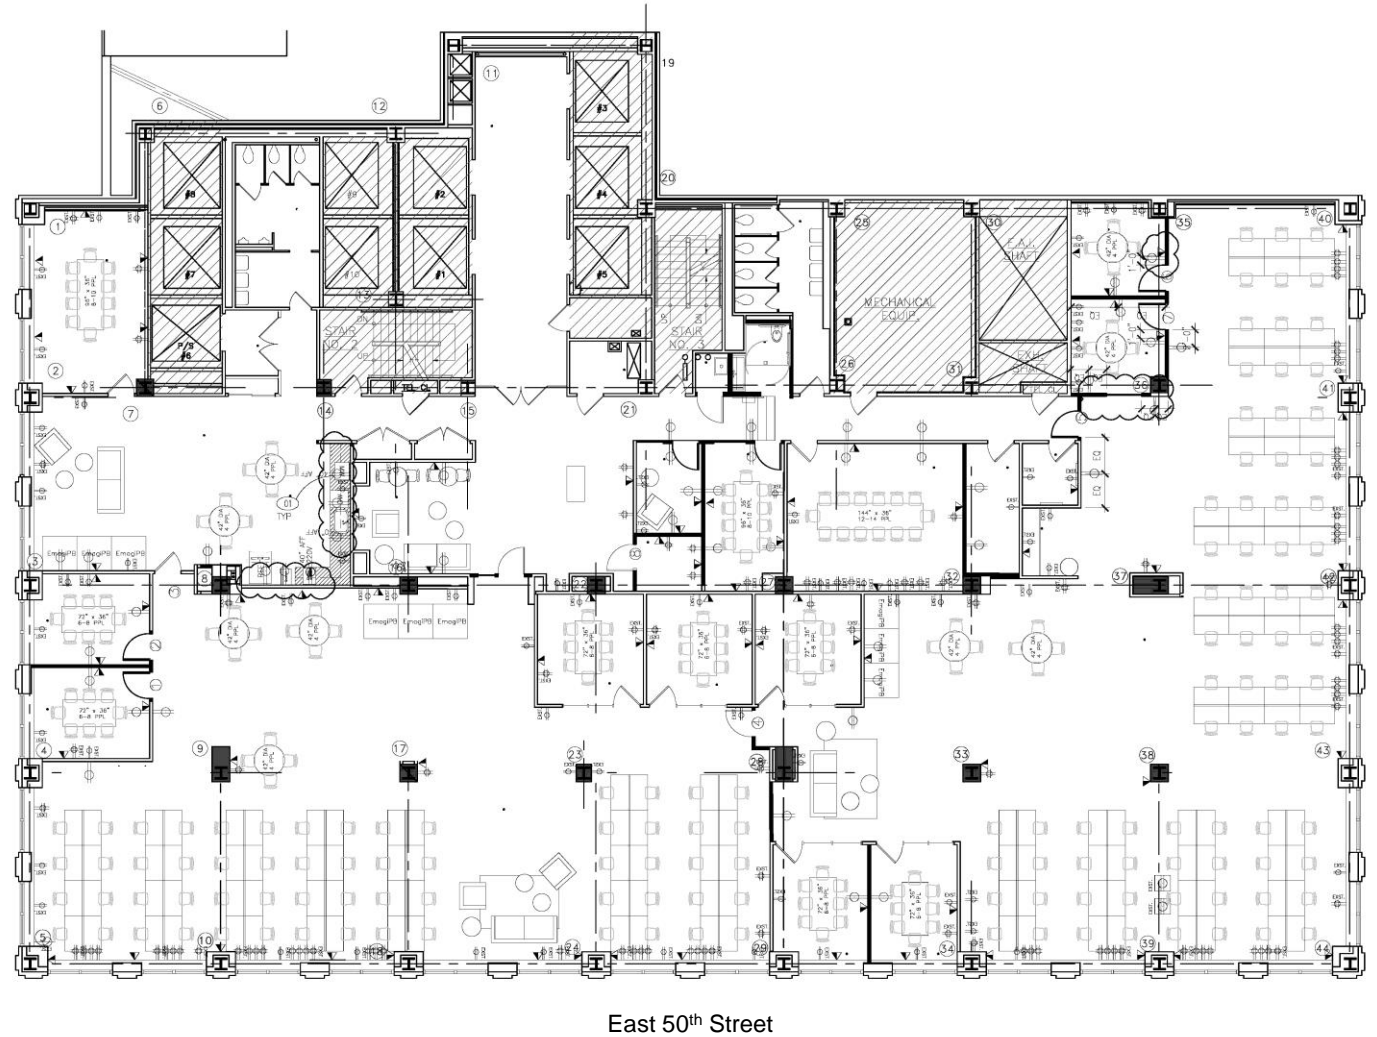

560 Lexington Avenue

Rudin

Floor 7
As Built Floor Plan

17,204 Sq. Ft.
Entire Floor Available

Robert Steinman

212.407.2490
rsteinman@rudin.com

rudin.com