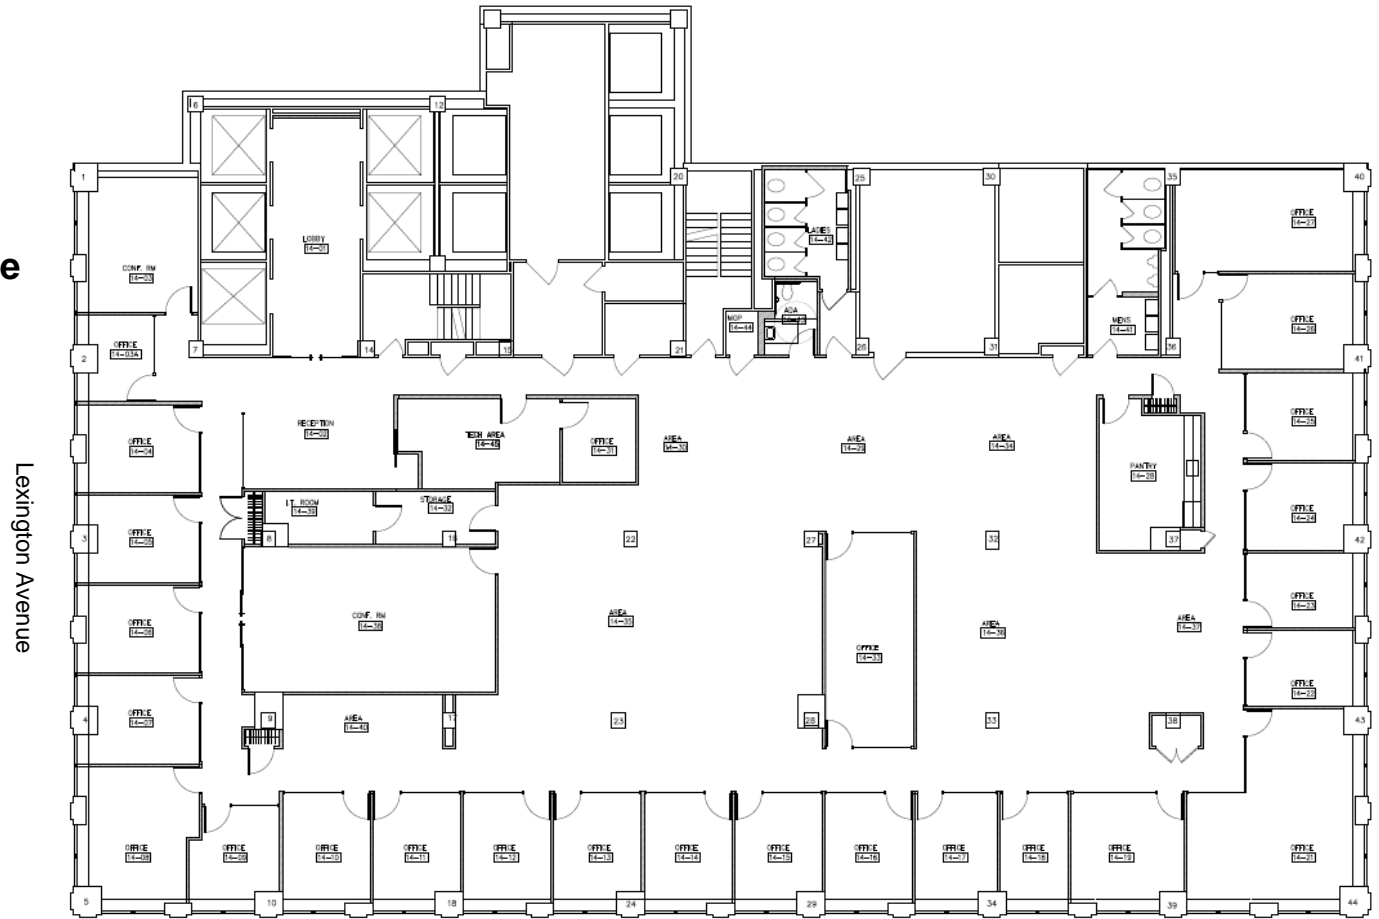

560 Lexington Avenue

Rudin

East 50th Street

Floor 14
As Built Floor Plan

16,772 Sq. Ft.
Entire Floor Available
January 1, 2024

Thomas M. Keating

212.407.2481
tkeating@rudin.com

rudin.com