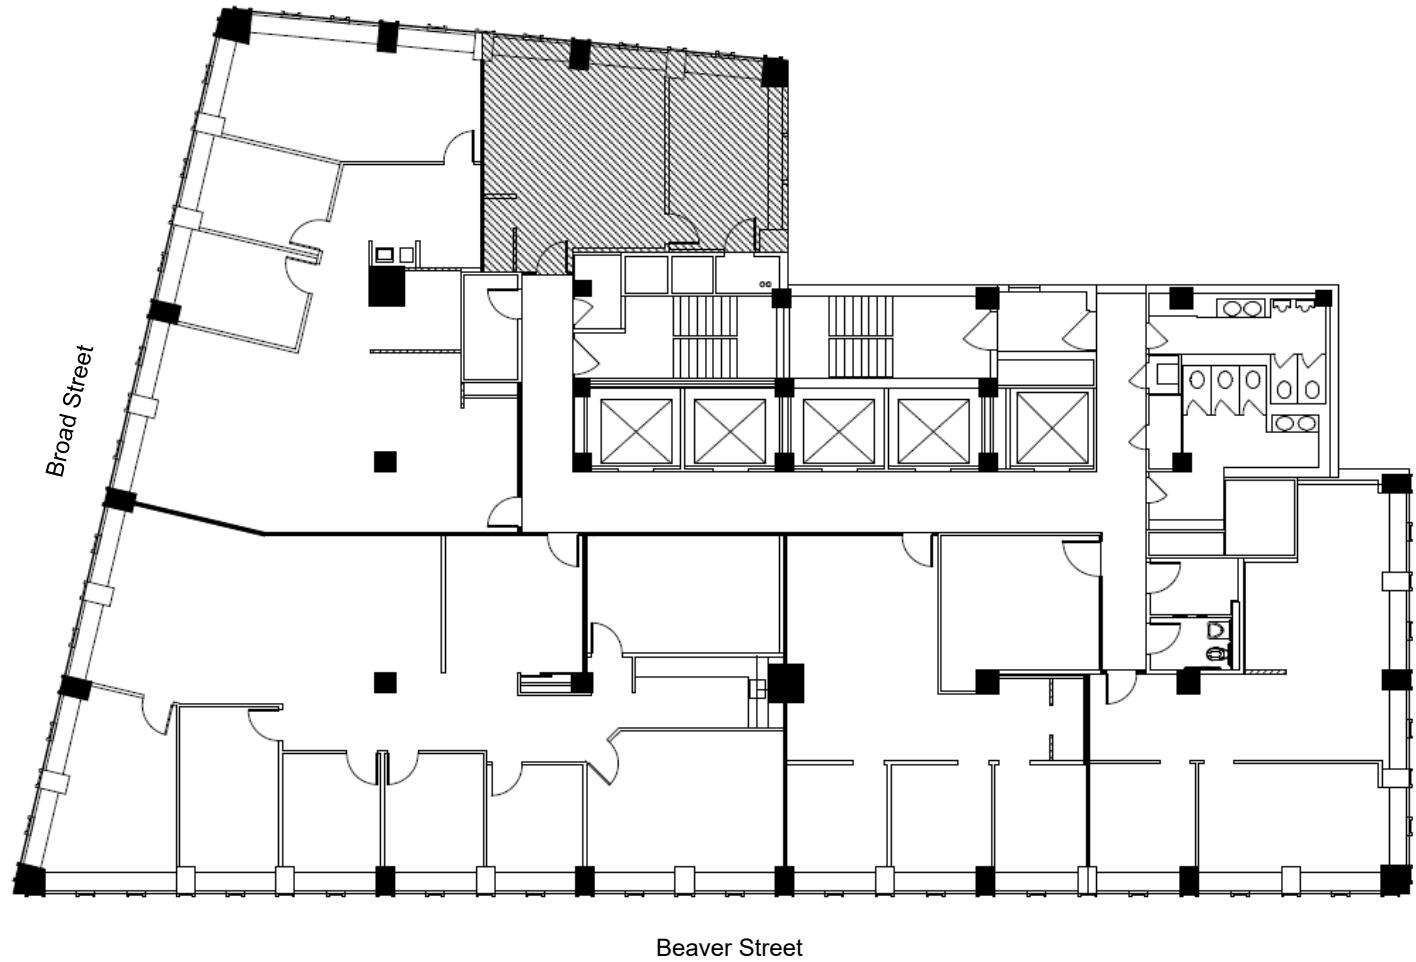

# 55 BROAD

Rudin

Floor 28

Existing Conditions  
Plan

1,051 Sq. Ft.  
Partial Floor Available  
Immediately

---

Kevin Daly

Thomas M. Keating