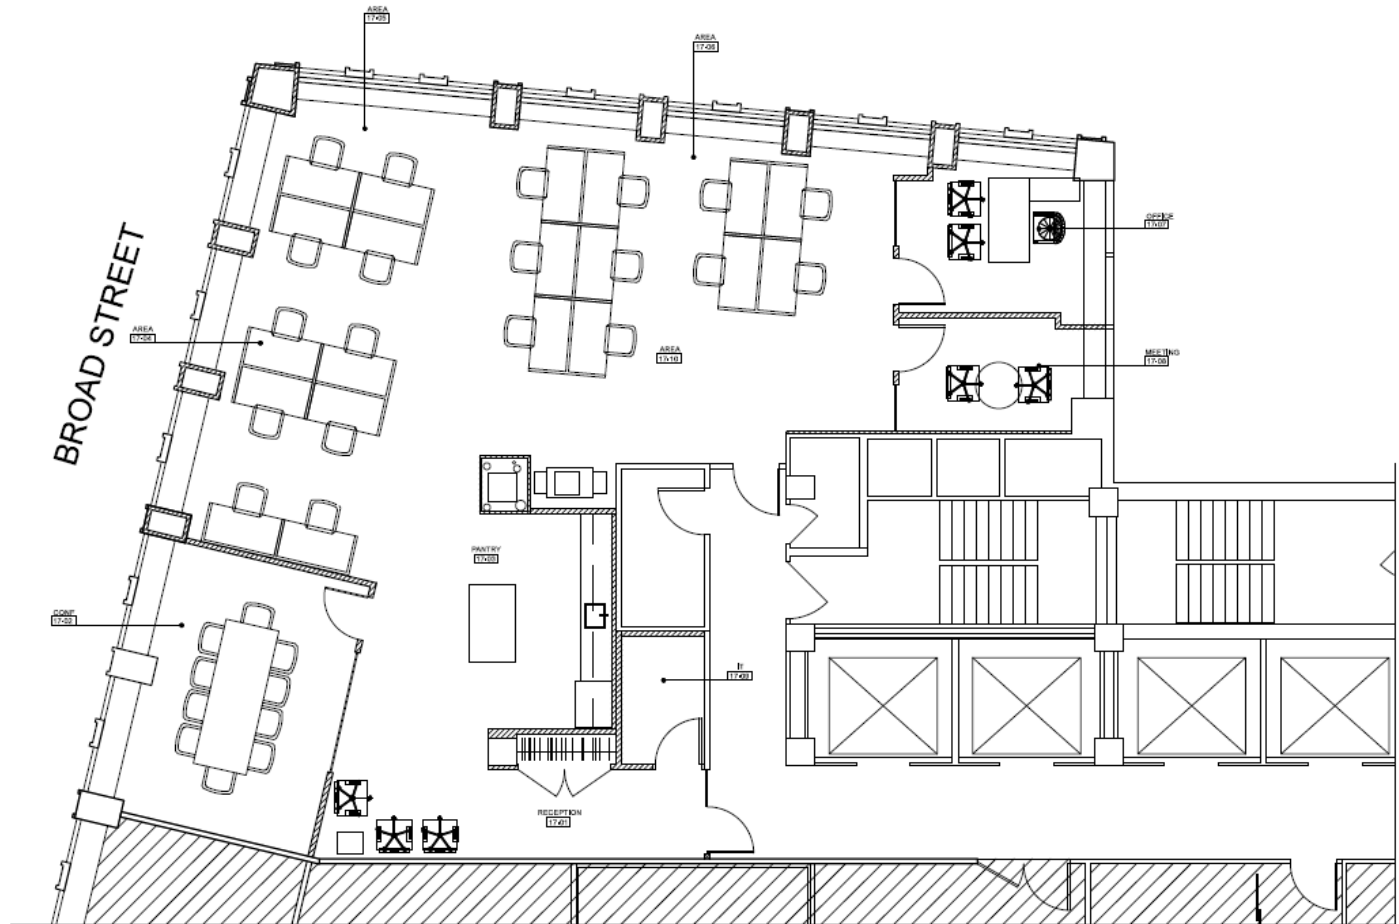

55 BROAD

Rudin

Floor 17

Existing Conditions
Plan

3,748 Sq. Ft.
Partial Floor
Available Immediately

Kevin Daly

Thomas M. Keating

212.407.2437
kdaly@rudin.com