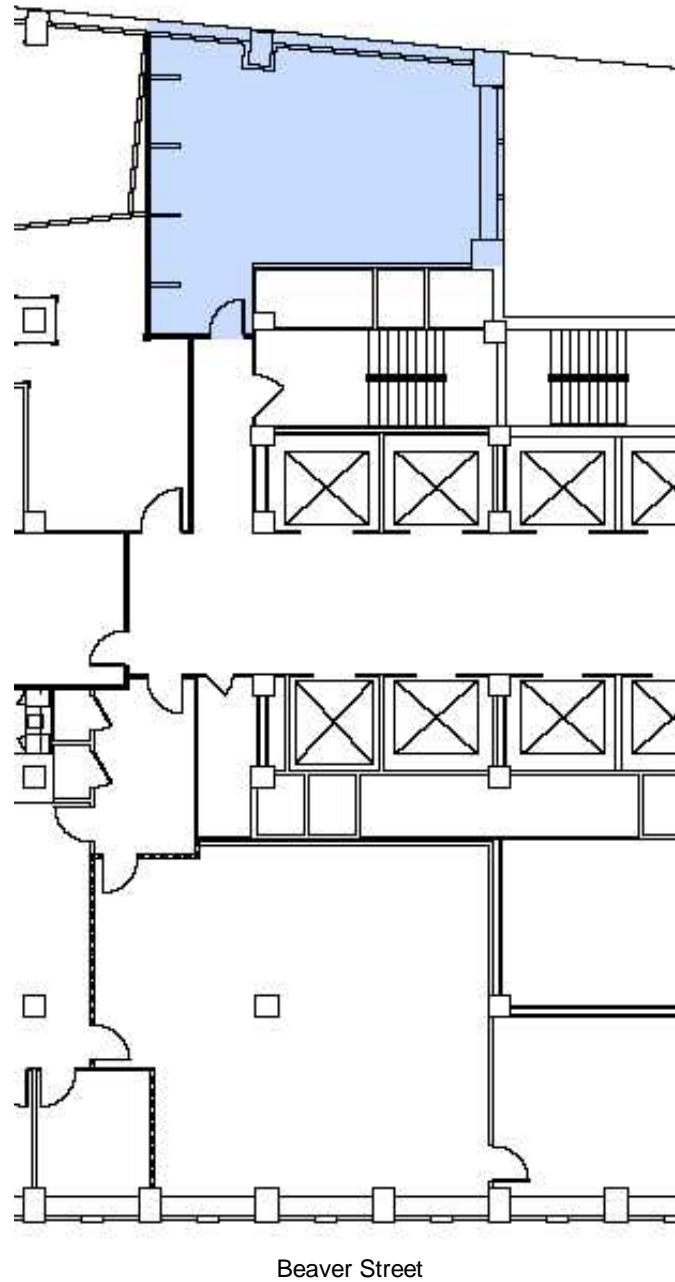

# 55 BROAD

Floor 9  
Existing Conditions Plan

1,060 Sq. Ft.  
Partial Floor Available  
Immediately

---

Rudin

Kevin Daly

212.407.2437  
kdaly@rudin.com

Thomas M. Keating