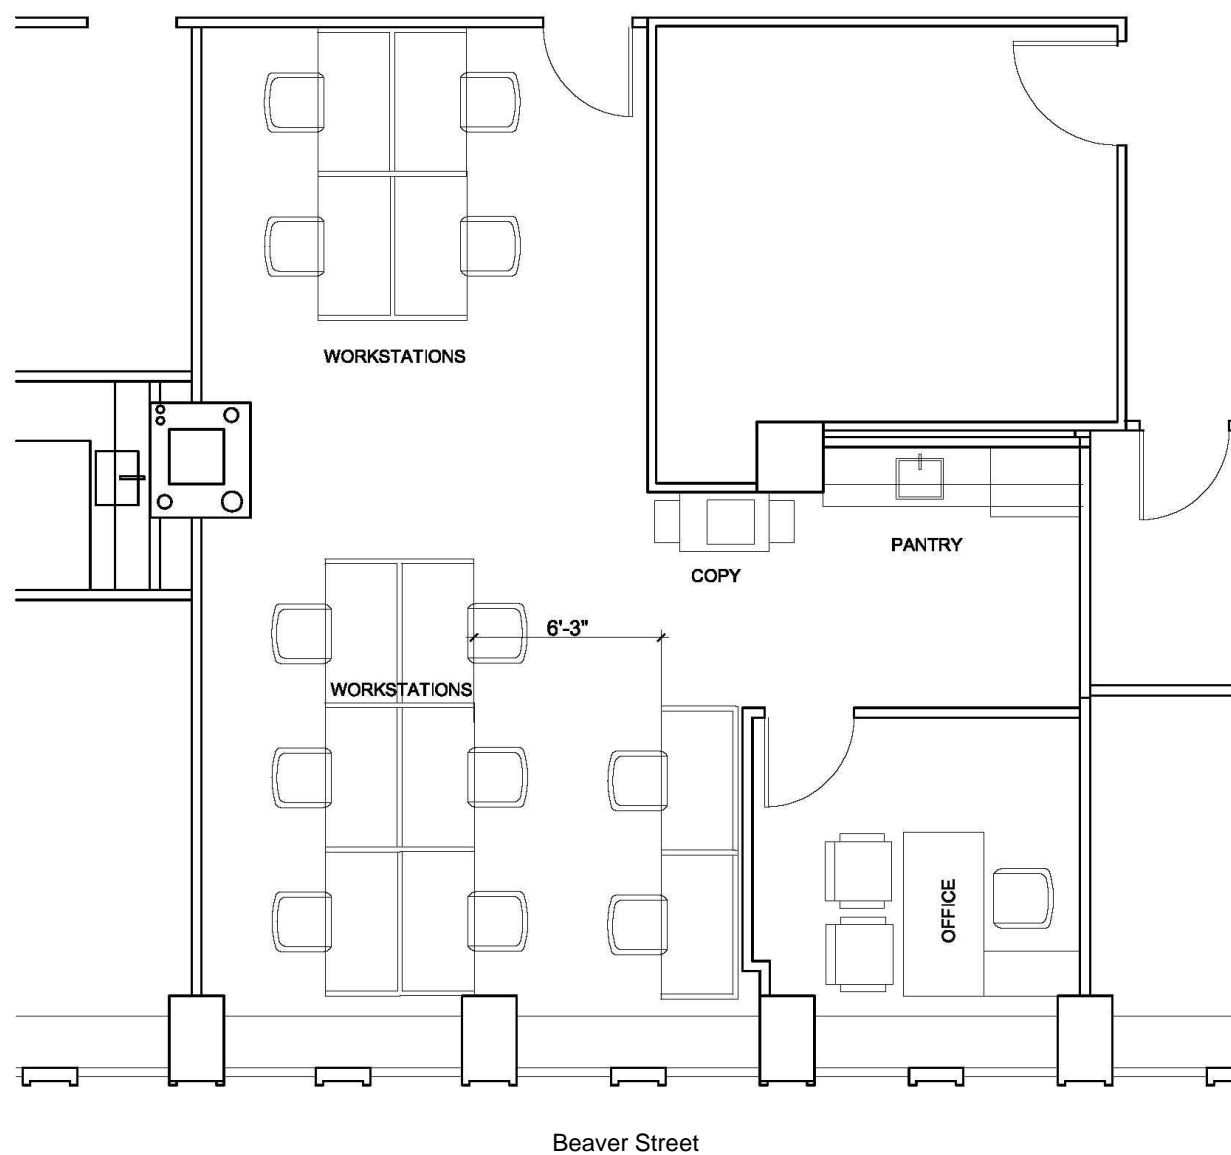

# 55 BROAD

Floor 28  
Proposed Plan

1,411 Sq. Ft.  
Partial Floor Available  
Immediately

Rudin

Kevin Daly

Thomas M. Keating

212.407.2437  
kdaly@rudin.com

212.407.2481  
tkeating@rudin.com