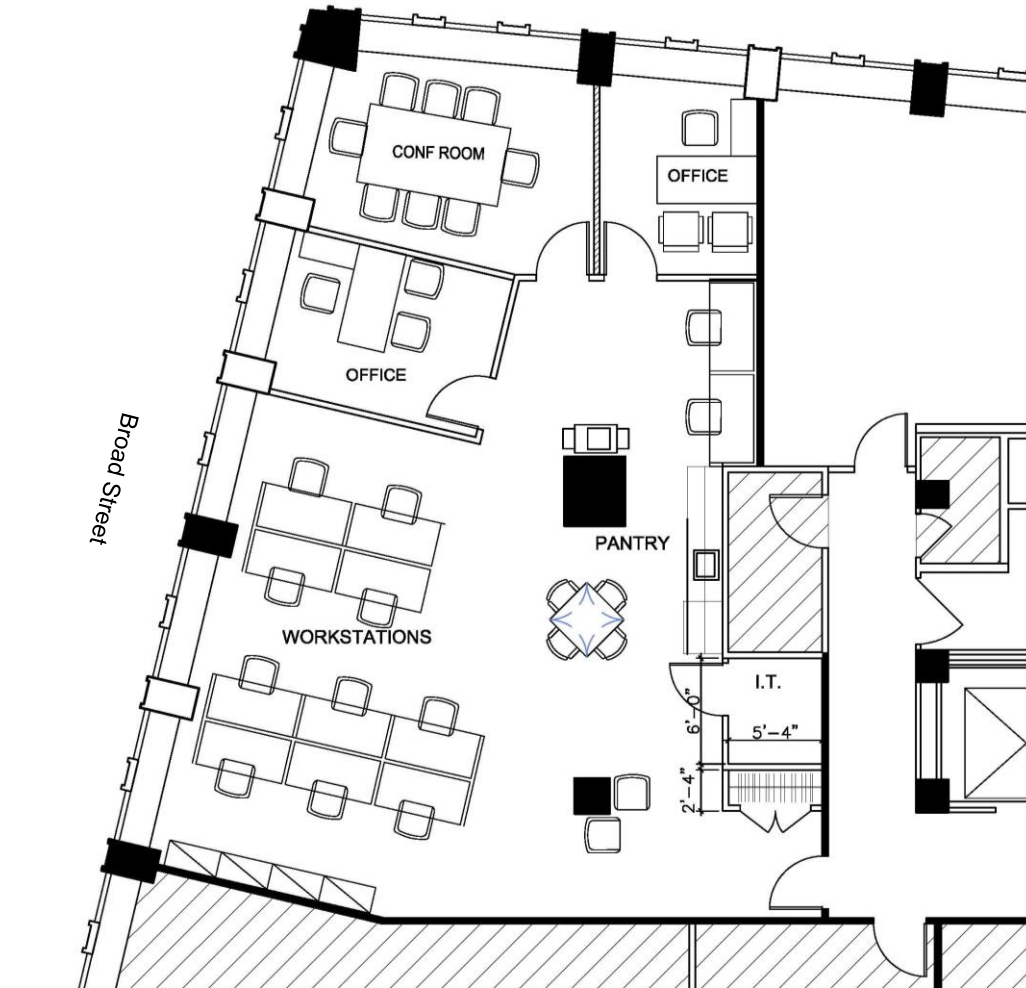

# 55 BROAD

Floor 28  
Existing Conditions Plan

2,691 Sq. Ft.  
Partial Floor Available  
Immediately

---

Rudin

Kevin Daly

Thomas M. Keating

212.407.2437  
kdaly@rudin.com