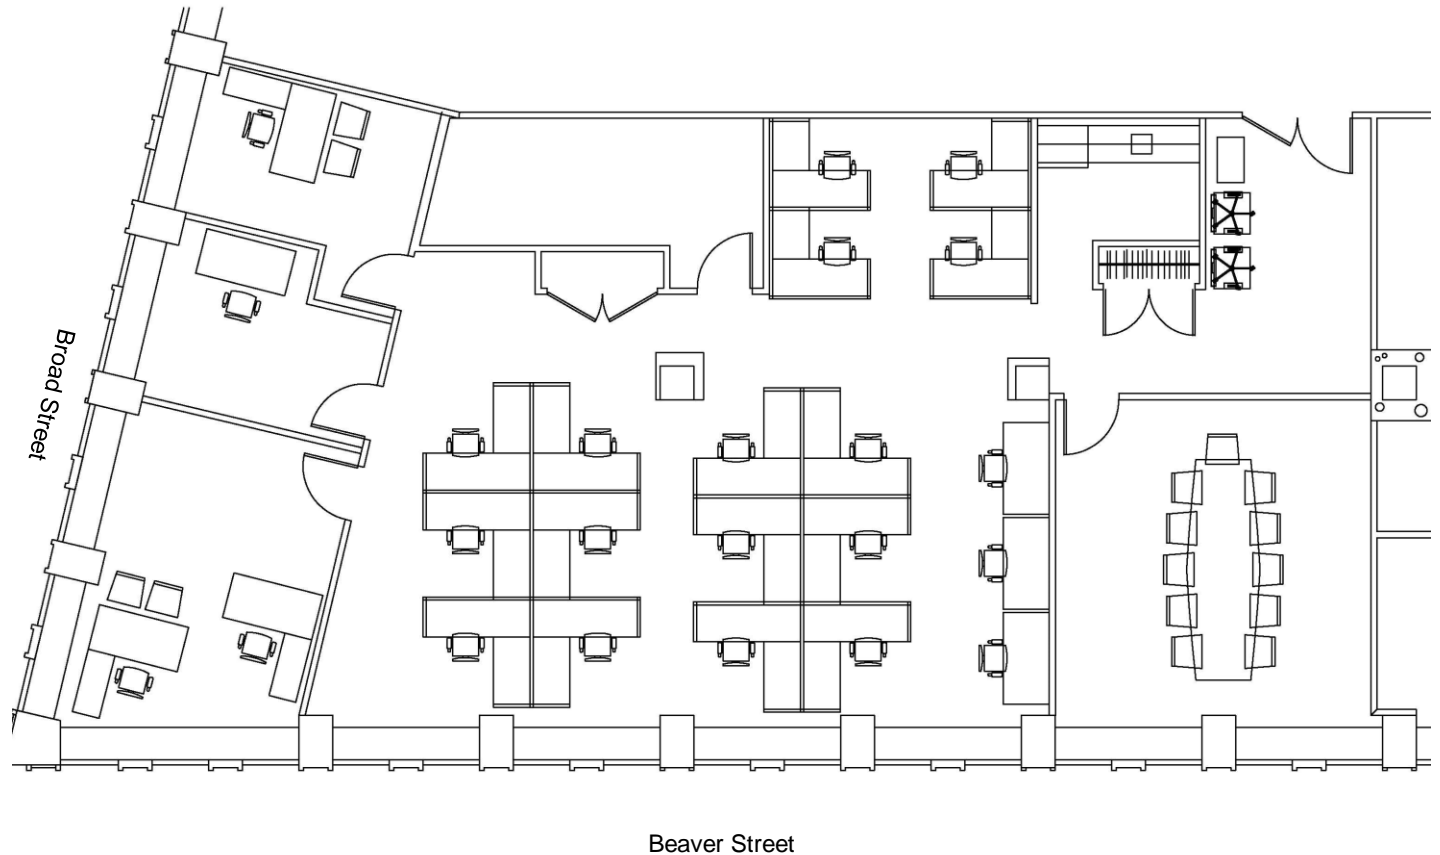

55 BROAD

Rudin

Floor 17 Existing Conditions Plan

4,225 Sq. Ft.
Partial Floor Available

Kevin Daly
212.407.2437
kdaly@rudin.com

Thomas M. Keating
212.407.2481
tkeating@rudin.com

rudin.com