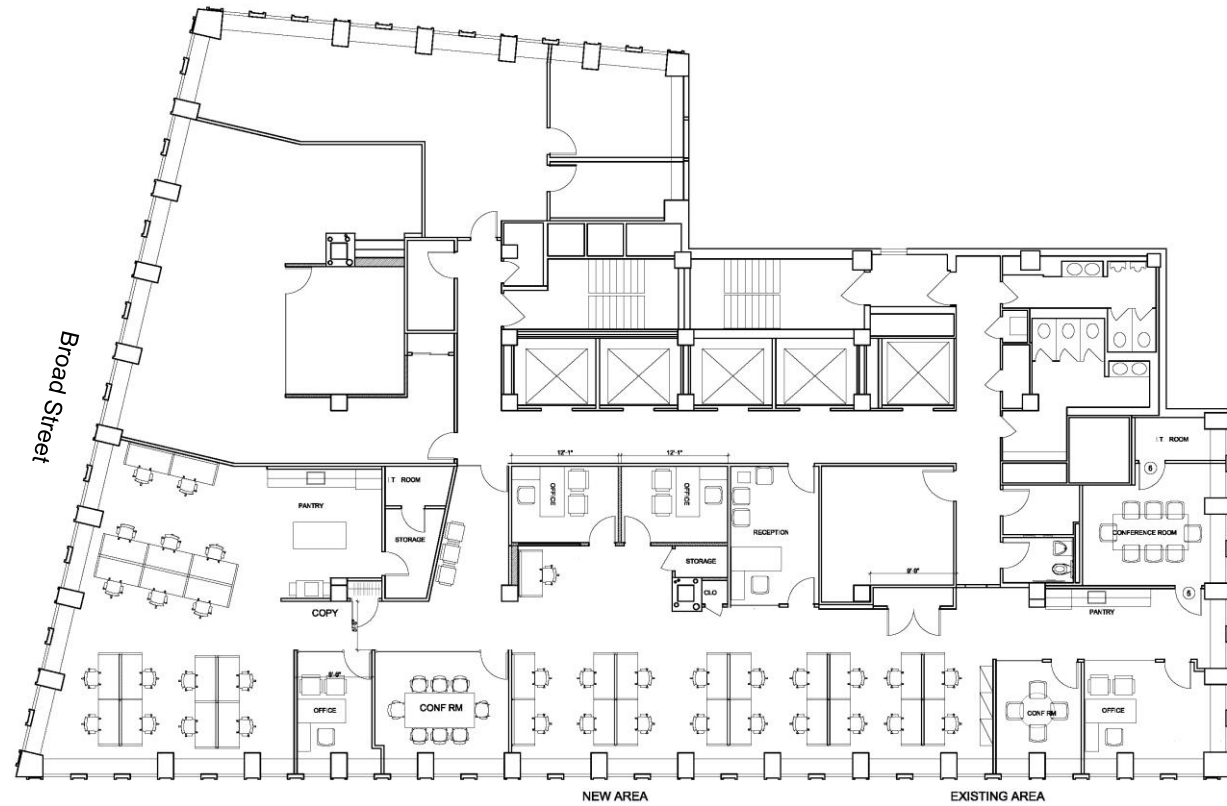

# 55 BROAD

Rudin

Floor 15  
As Built Plan

7,332 Sq. Ft.  
Partial Floor Available

---

Kevin Daly

Thomas M. Keating

212.407.2437  
kdaly@rudin.com