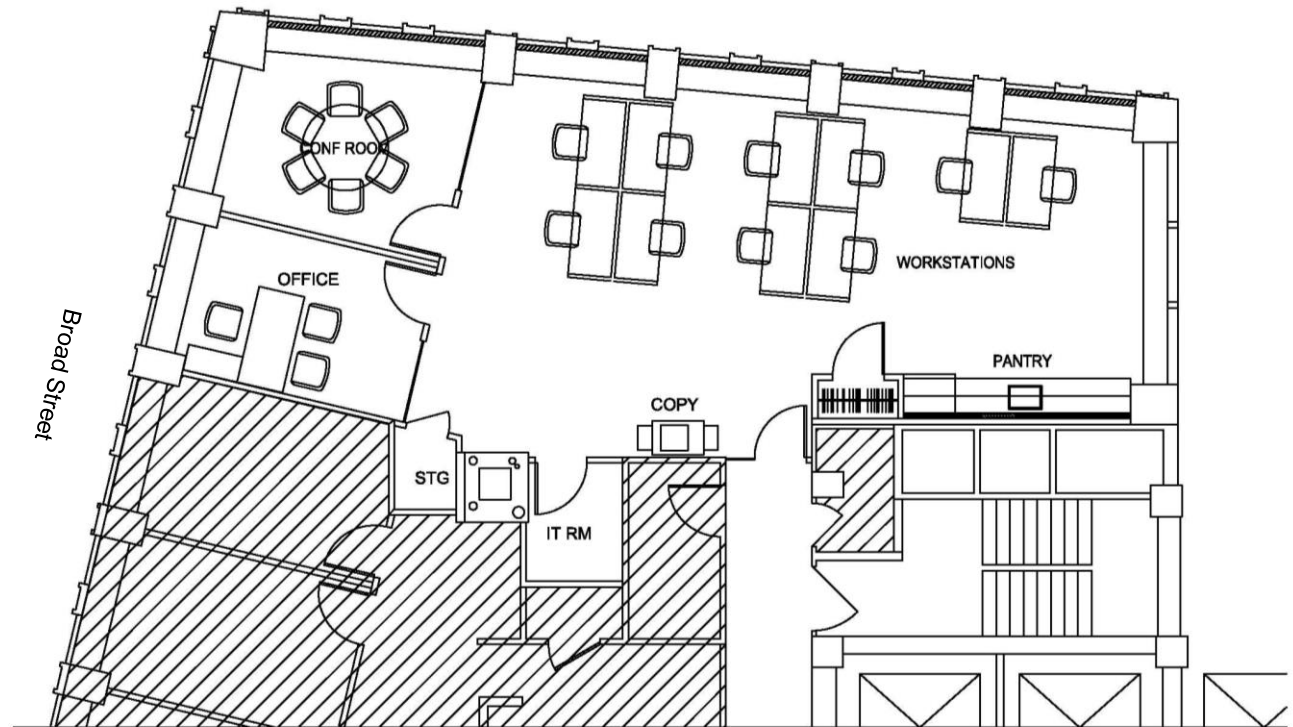

55 BROAD

Rudin

Floor 14 Existing Conditions Plan

2,255 Sq. Ft.
Partial Floor Available
Immediately

Kevin Daly

Thomas M. Keating

212.407.2437
kdaly@rudin.com

212.407.2481
tkeating@rudin.com