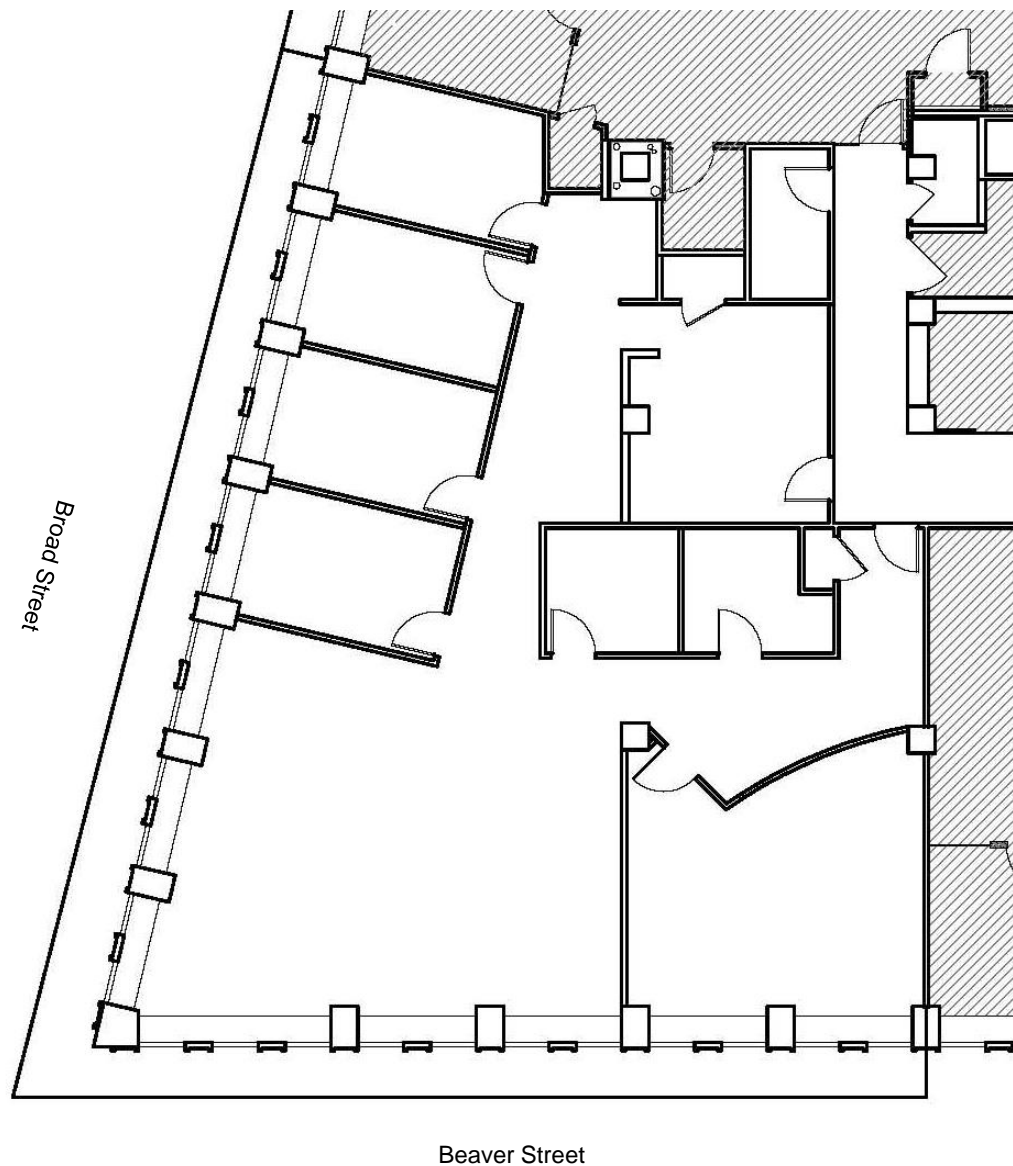

55 BROAD

Floor 14
Existing Conditions Plan

4,628 Sq. Ft.
Partial Floor Available

Kevin Daly

212.407.2437
kdaly@rudin.com

rudin.com

Thomas M. Keating

212.407.2481
tkeating@rudin.com