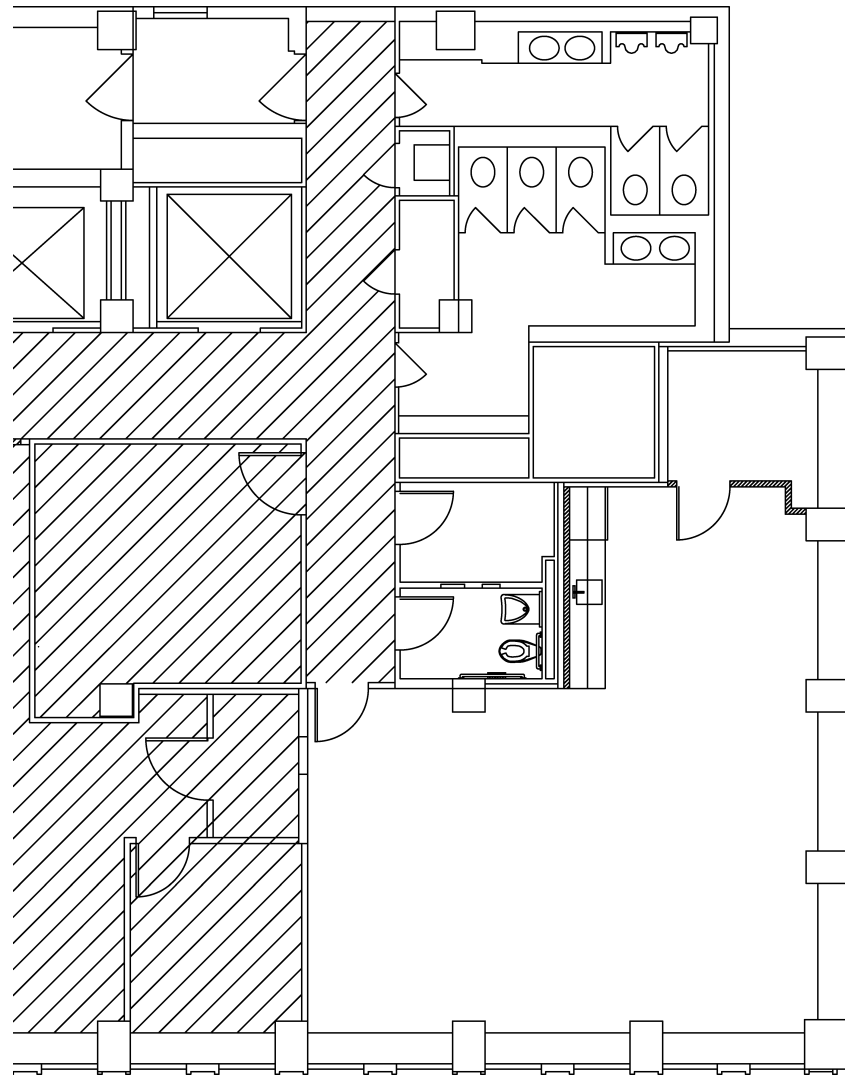

# 55 BROAD

Floor 13

As Built Plan

1,658 Sq. Ft.  
Partial Floor Available  
Immediately

---

Rudin

Beaver Street

Kevin Daly