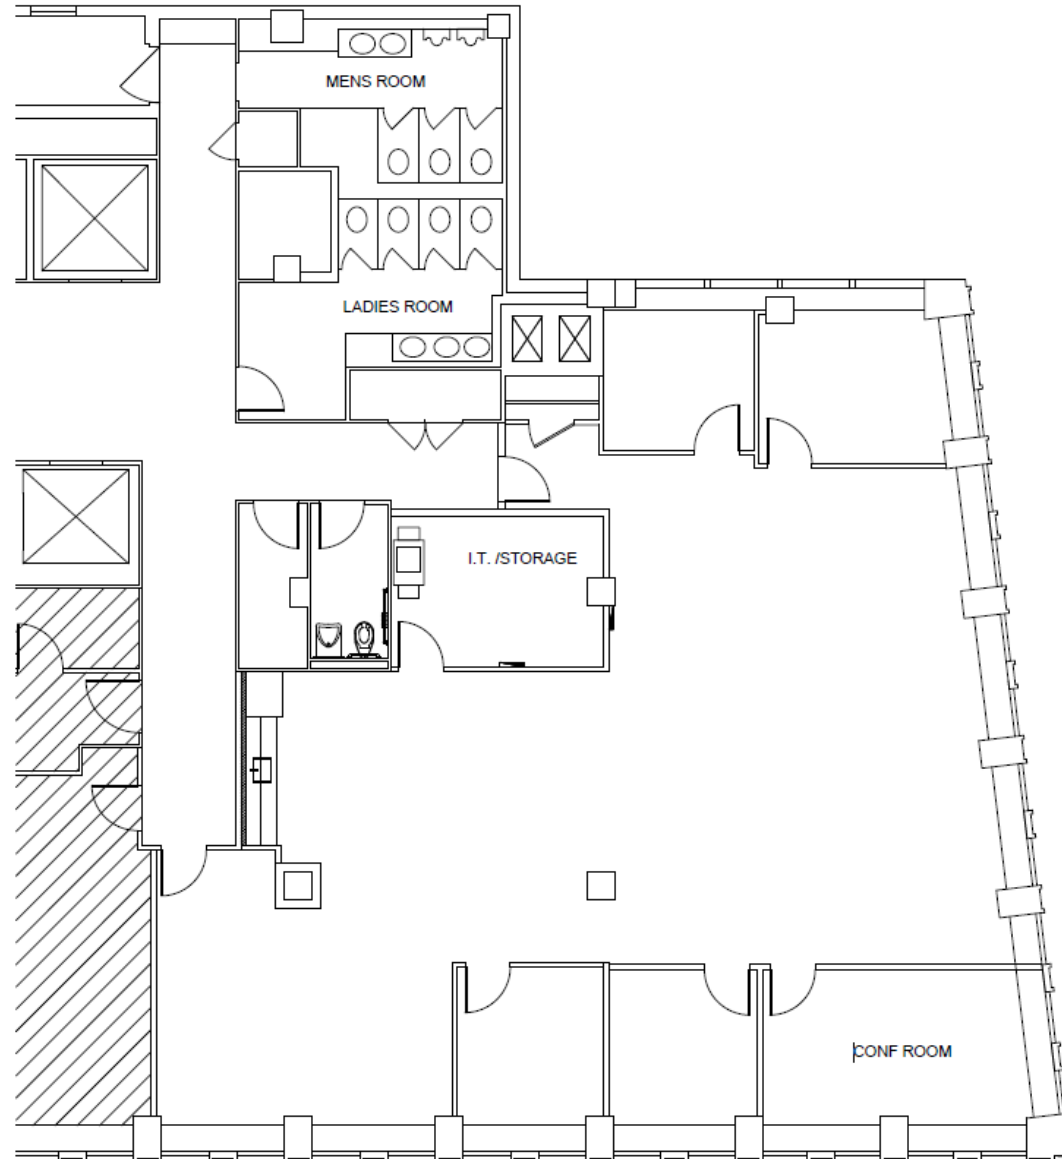

55 BROAD

Floor 11
Existing Conditions Plan

4,484 Sq.Ft.
Partial Floor
Available Immediately

Rudin

Beaver Street

Kevin Daly

212.407.2437
kdaly@rudin.com

Thomas M. Keating