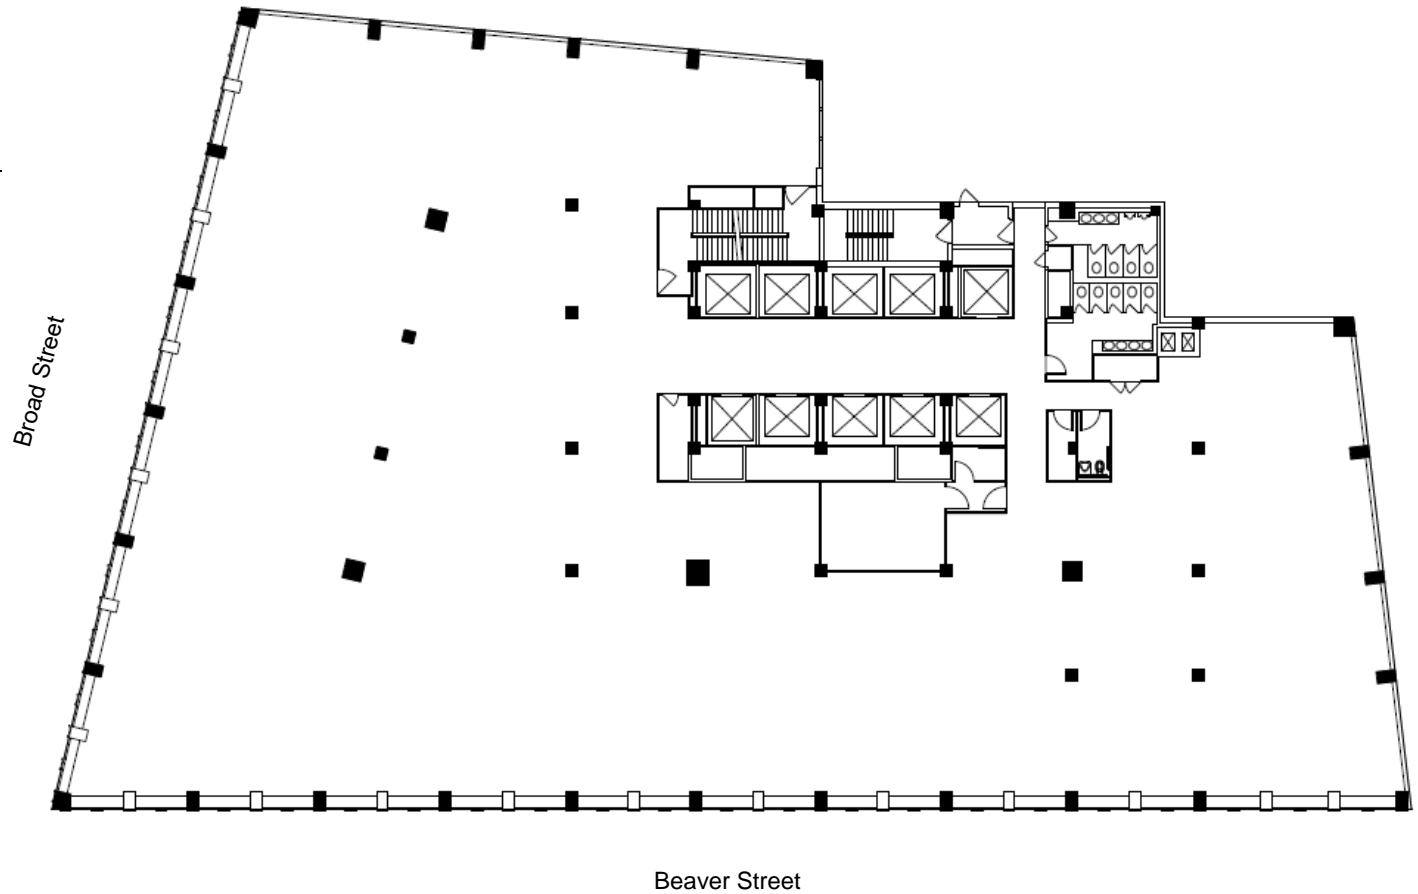

# 55 BROAD

Rudin

Floor 6  
Core & Shell Plan

26,399 Sq. Ft.  
Entire Floor Available

---

Kevin Daly

Thomas M. Keating

212.407.2437  
kdaly@rudin.com