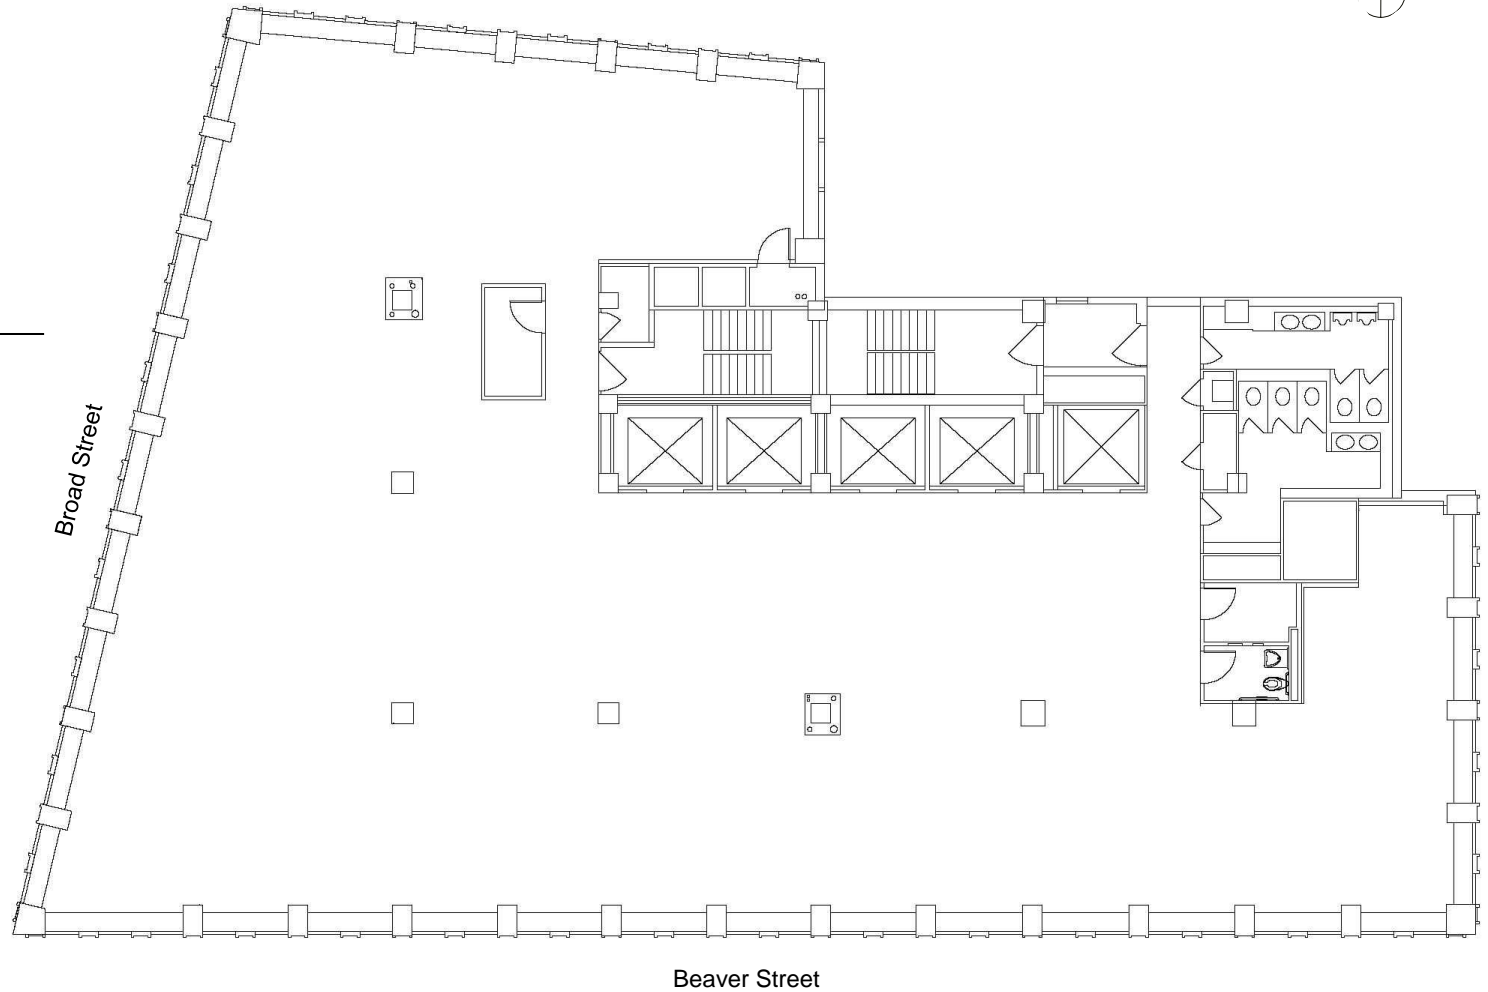

55 BROAD

Rudin

Floor 23
Core & Shell Plan

11,074 Sq. Ft.
Entire Floor
Available March 2021

Kevin Daly

Thomas M. Keating

212.407.2437
kdaly@rudin.com

212.407.2481
tkeating@rudin.com