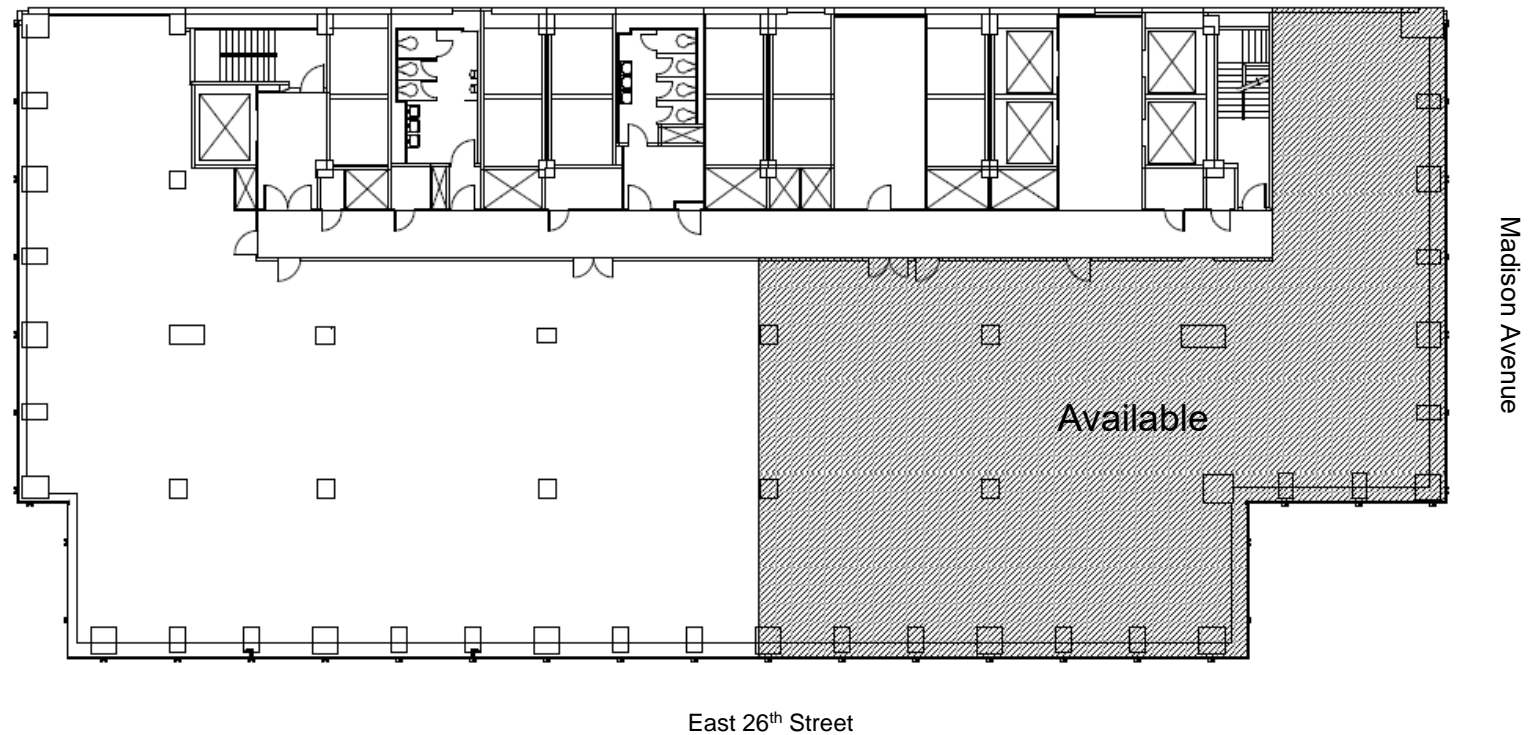

Floor 4 Core and Shell Floor Plan

7,619 Sq. Ft.
Partial Floor Available
June 2022

Robert Steinman

212.407.2490
rsteinman@rudin.com

rudin.com