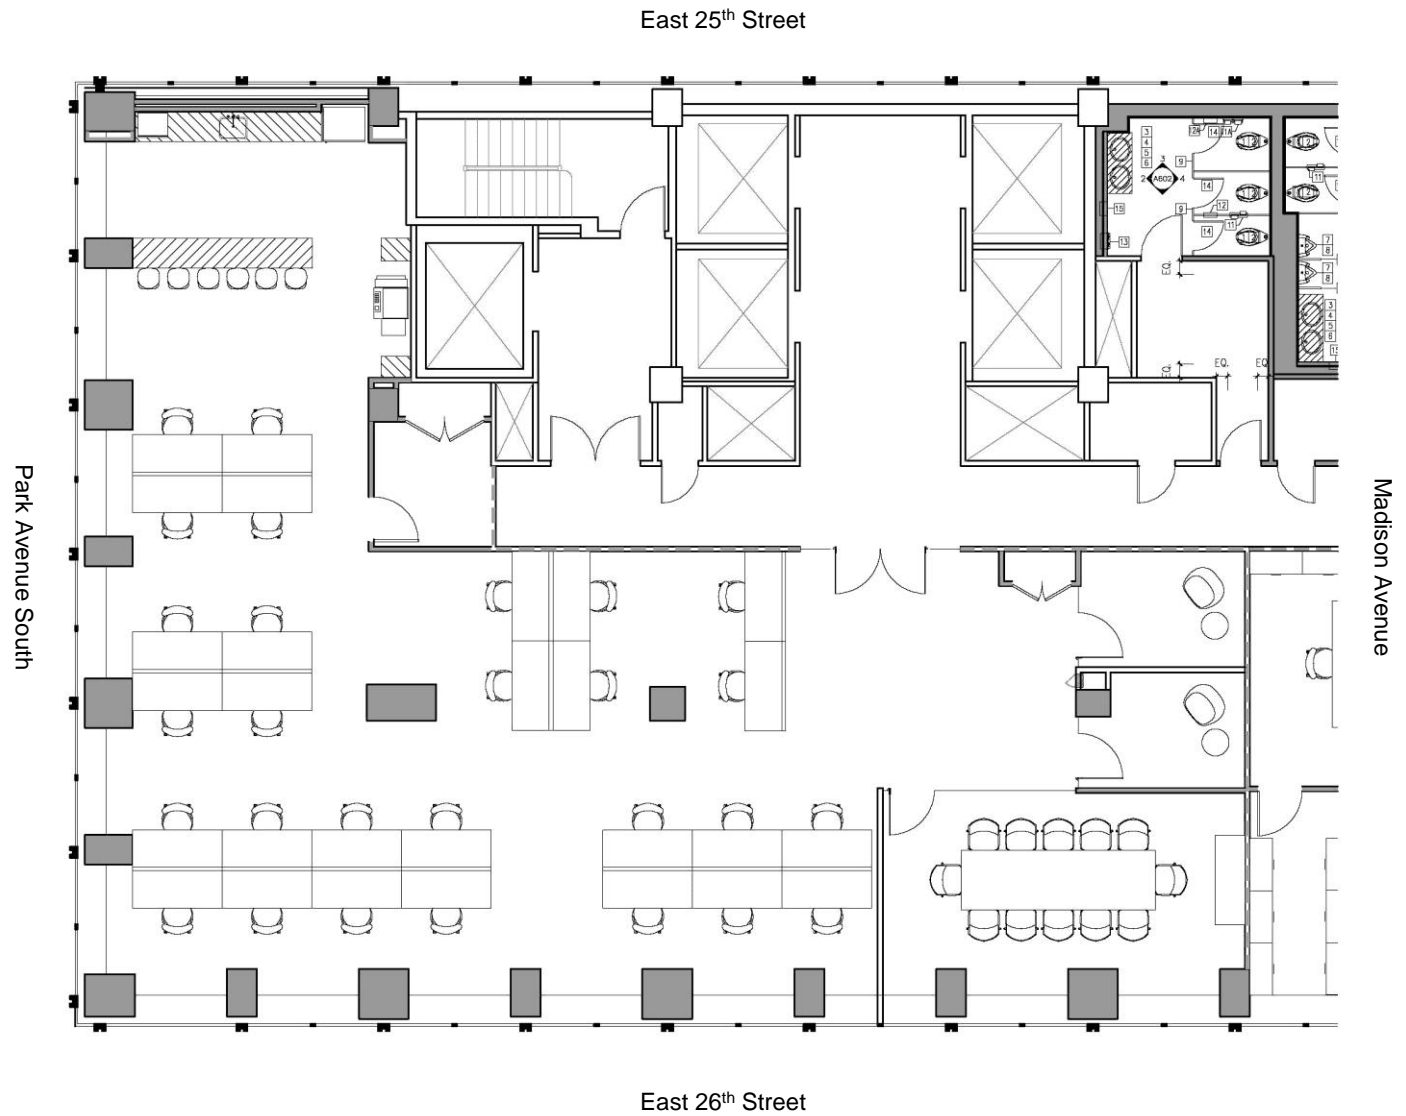

## Floor 36 Prebuilt Floor Plan

5,087 Sq. Ft.  
Partial Floor Available  
April 2020

Robert Steinman

212.407.2490  
rsteinman@rudin.com

[rudin.com](http://rudin.com)