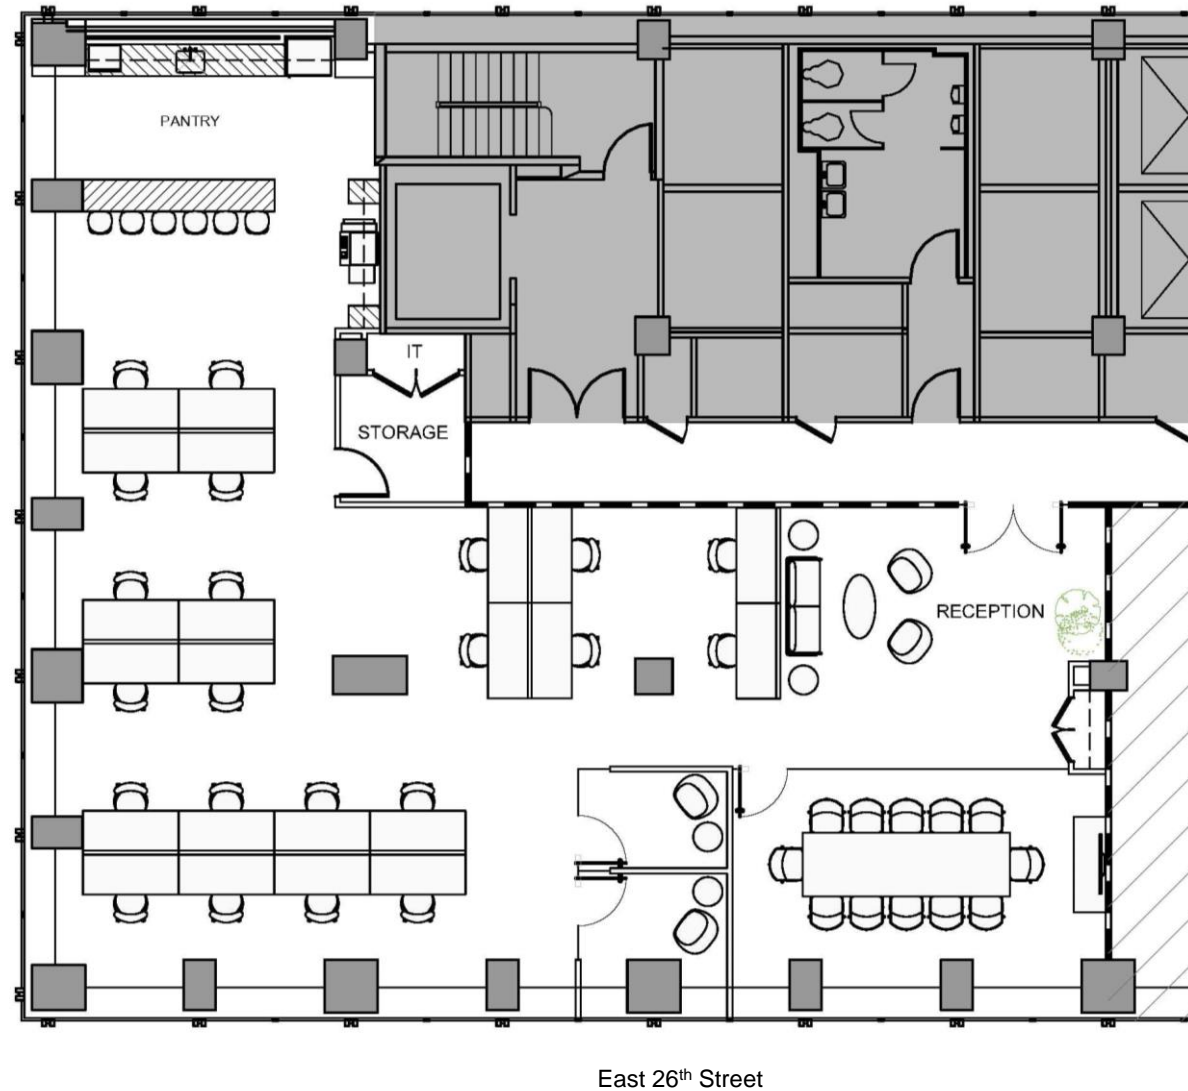

## Floor 33 Prebuilt Floor Plan

4,761 Sq. Ft.  
Partial Floor Available  
Immediately

Robert Steinman

212.407.2490  
rsteinman@rudin.com

[rudin.com](http://rudin.com)