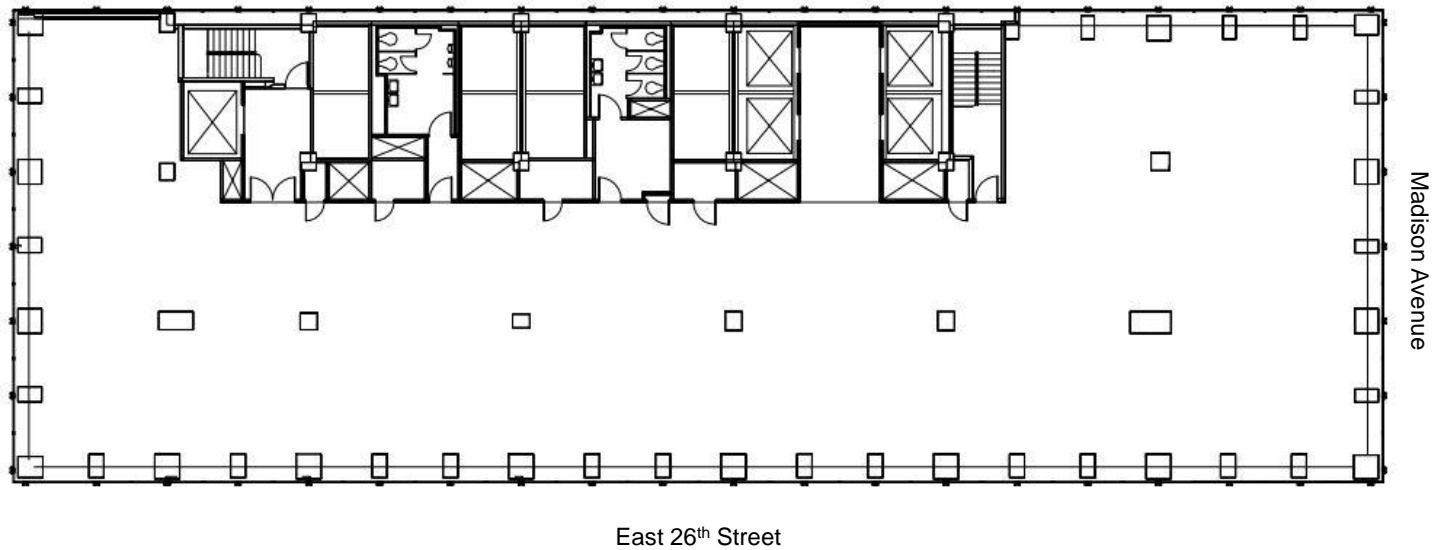

**Floor 22
Core & Shell Plan**

**13,394 Sq. Ft.
Full Floor Available**

Robert Steinman

212.407.2490
rsteinman@rudin.com

rudin.com

REBNY