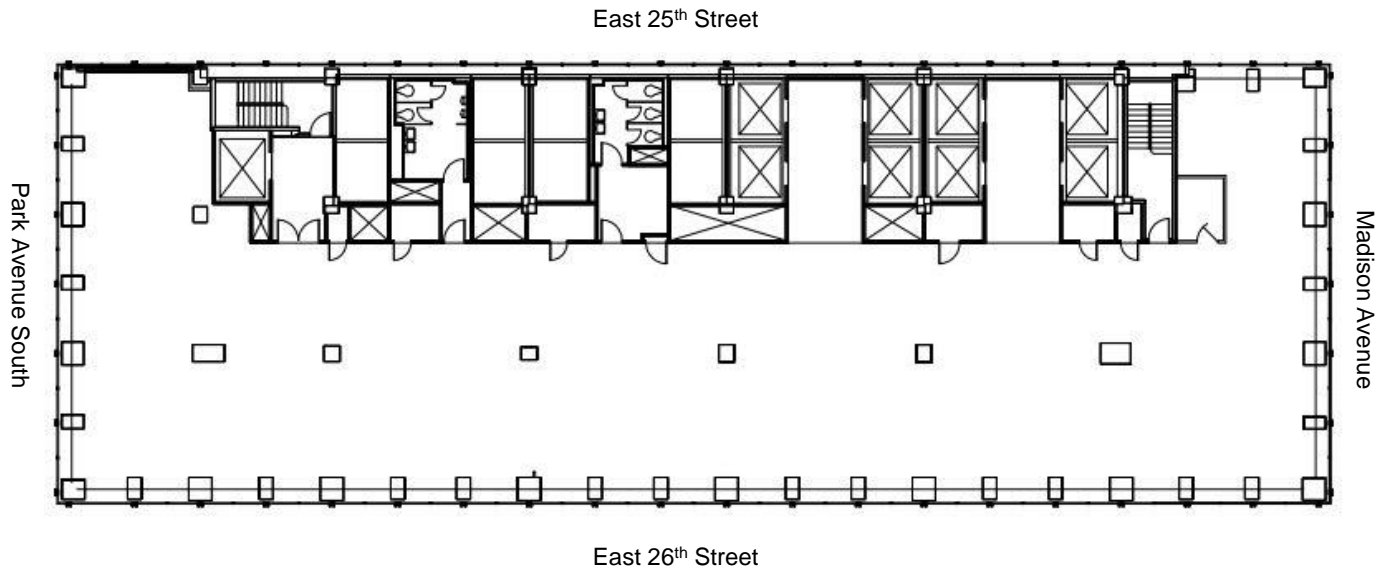

## Floor 12 Core & Shell Plan

12,817 Sq. Ft.  
Full Floor Available

Robert Steinman

212.407.2490  
rsteinman@rudin.com

rudin.com

REBNY