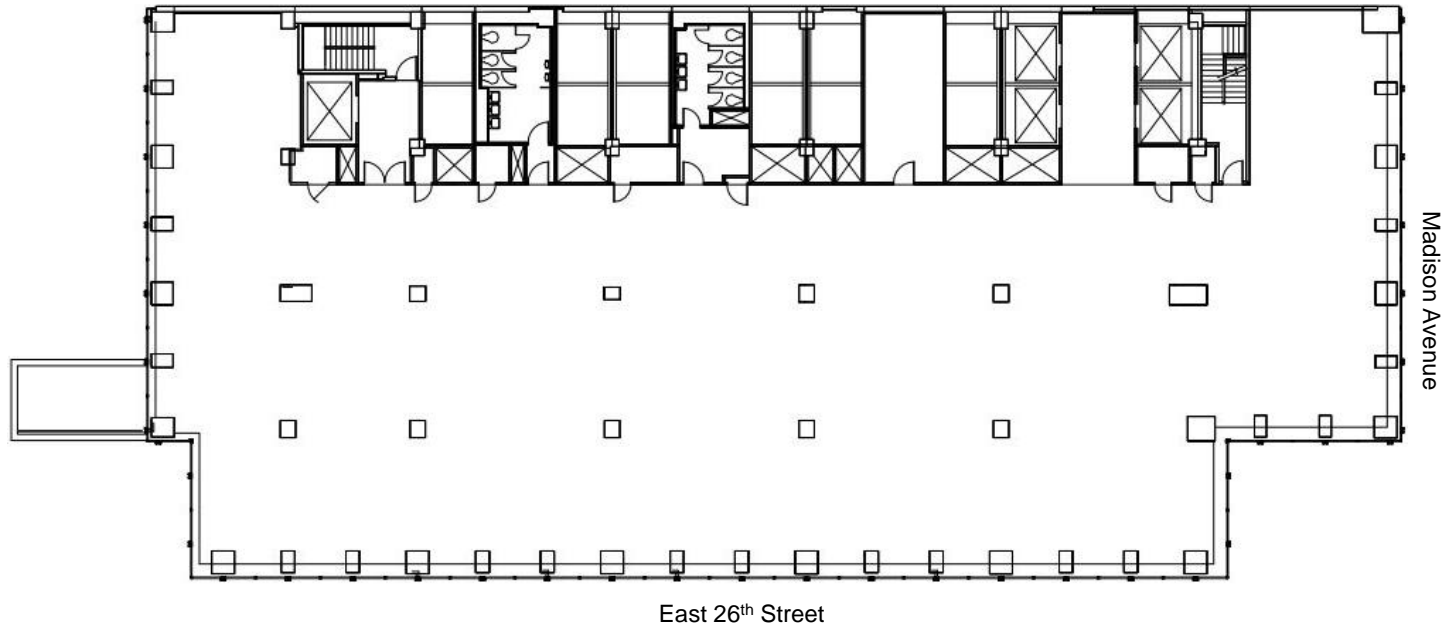

## Floor 3 Core & Shell Plan

17,035 Sq. Ft.  
Full Floor Available  
May 1, 2023

Robert Steinman

212.407.2490  
rsteinman@rudin.com

rudin.com

REBNY