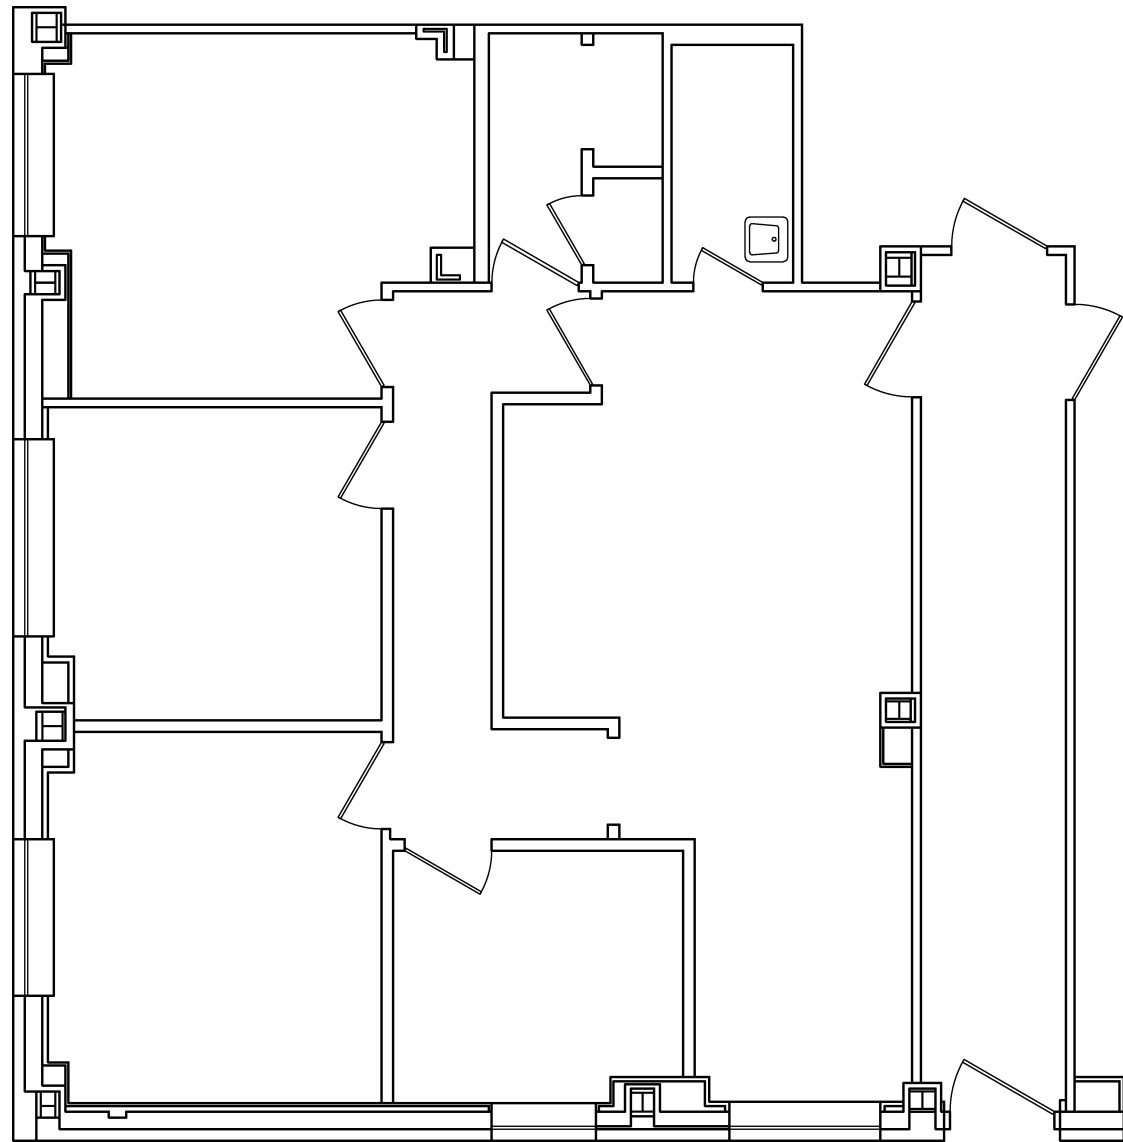

40 Park Avenue

Rudin

Professional Suite 5

1000 Sq. Ft.

**Partial Ground Floor Available
Immediately**

Ask: \$85 per Sq. Ft.

**Office entrance on
East 36th Street**

East 36th Street