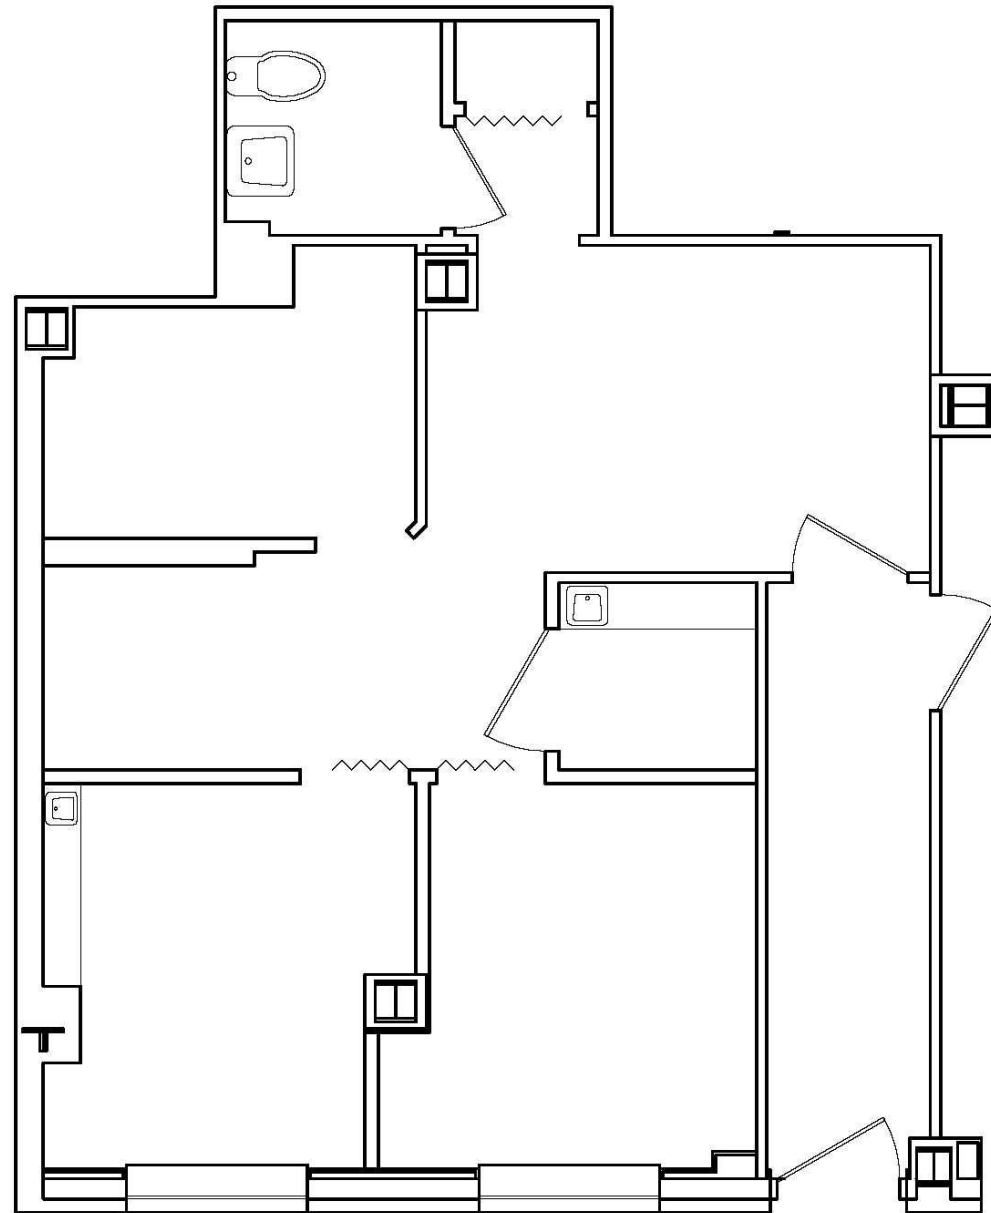

Professional Suite 3

650 Sq. Ft.

Partial Ground Floor Available
Immediately

Ask: \$85 per Sq. Ft.

Office entrance on
East 36th Street

Thomas M. Keating

212.407.2481
tkeating@rudin.com

rudin.com