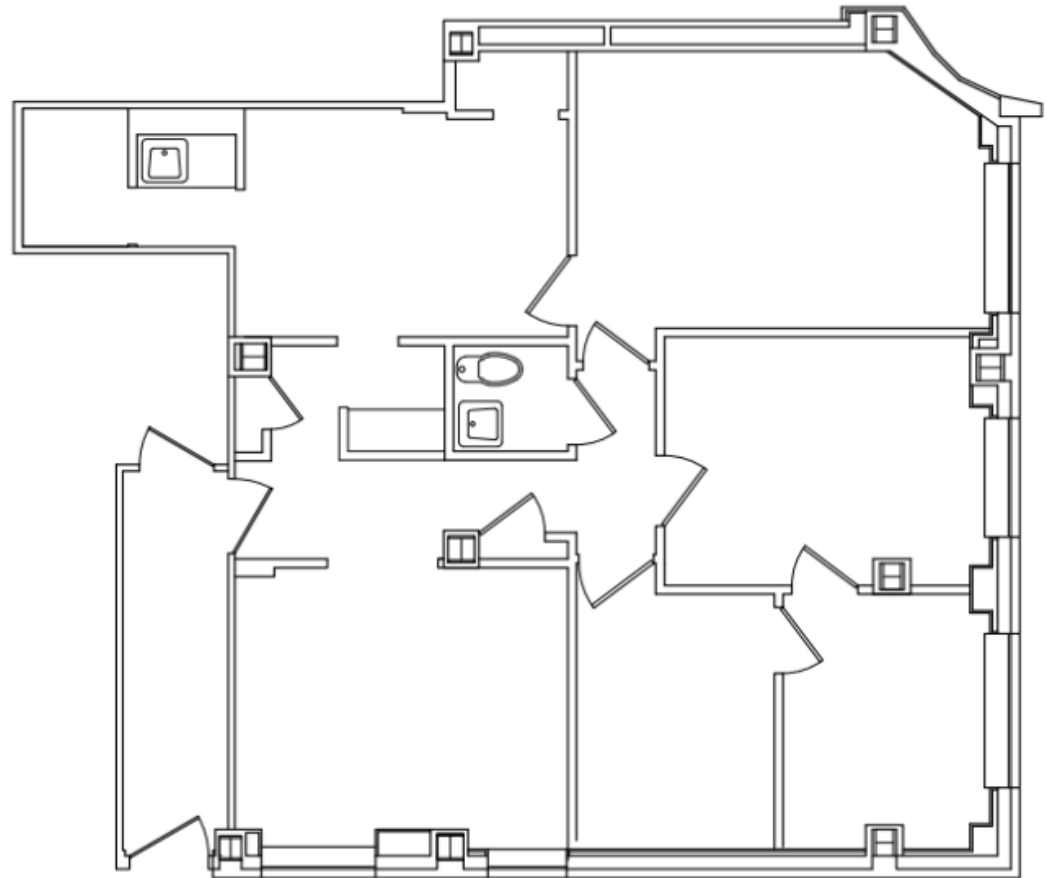

40 Park Avenue

Professional Suite
Available

Rudin

40 Park Avenue

Professional Suite 2

1,233 Sq. Ft.

Partial Ground Floor
Available
Immediately

Ask: \$85 per Sq. Ft.

Office entrance on
East 36th Street

East 36th Street

Rudin

REBNY